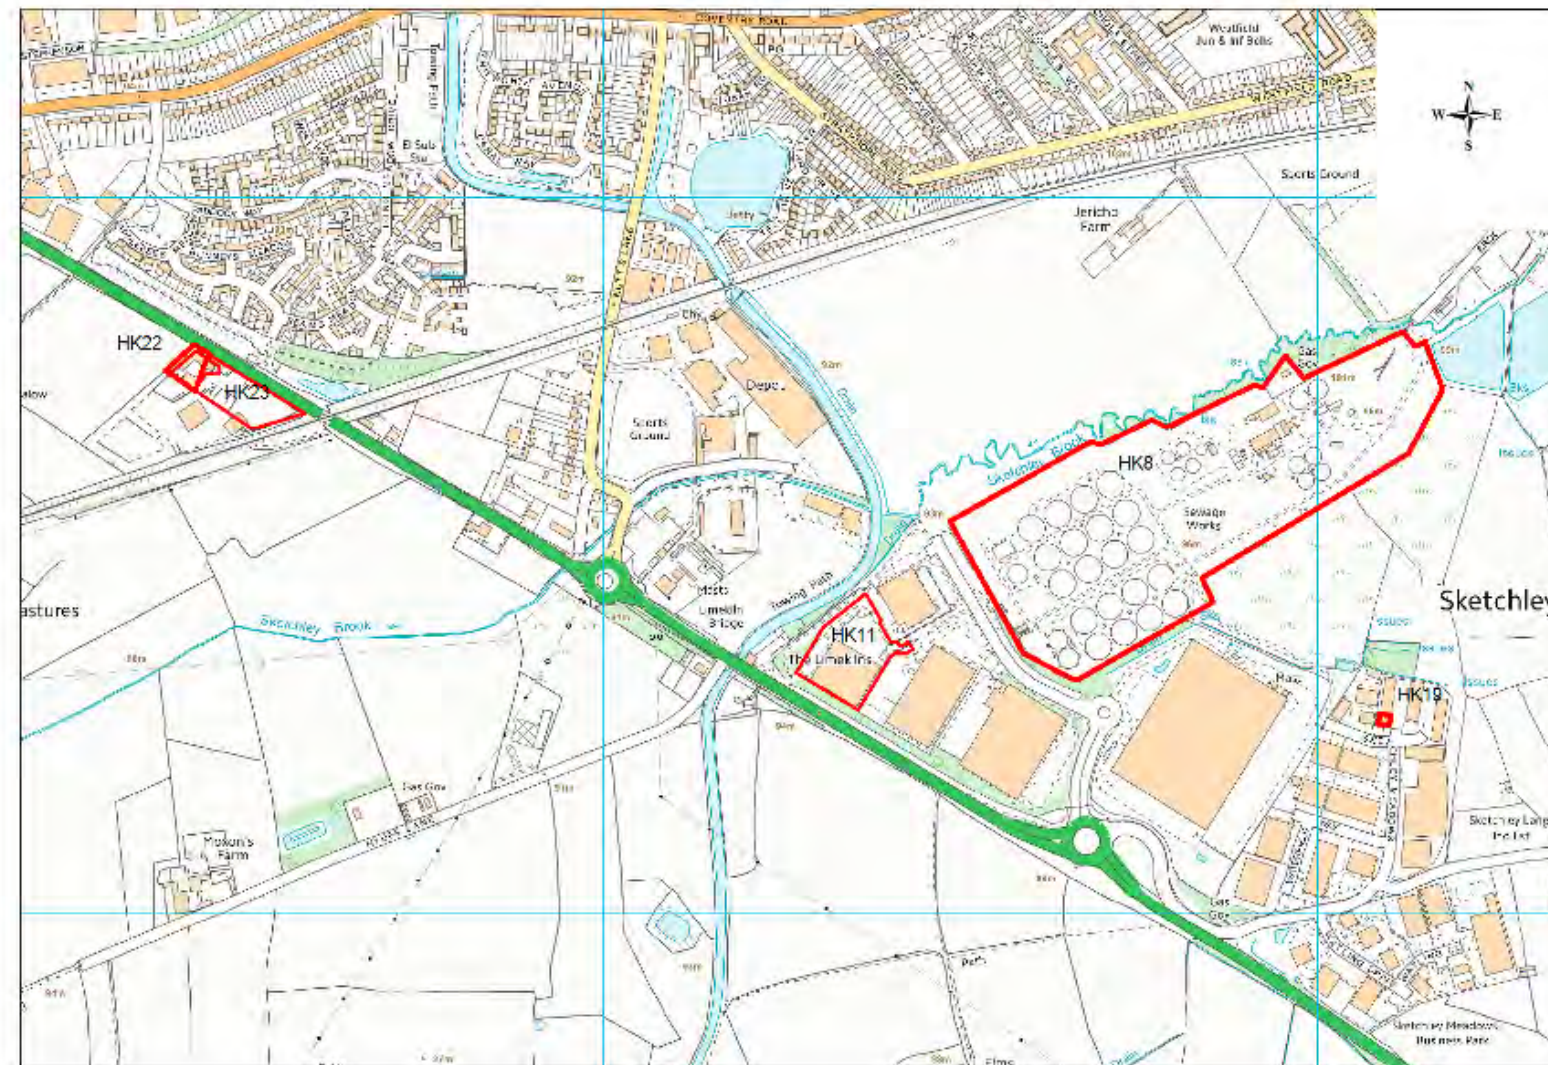

Site Name	Address	Operator	District or Borough	Site Reference
Hinckley STW	Severn Trent Water, Brookfield Road, Burbage, Leicestershire, LE10 2LL	Severn Trent Water	Hinckley & Bosworth	HK8
Logix Park, Hinckley	Eurokey Recycling, Logix Road, Burbage, Leicestershire, LE10 3BQ	Eurokey	Hinckley & Bosworth	HK11
Sketchley Meadows, Hinckley	Unit 32 Workshops, Sketchley Meadows, Hinckley, Leicestershire, LE10 3ES	B & R Metals	Hinckley & Bosworth	HK19

Site Name	Address	Operator	District or Borough	Site Reference
Watling Street - Augean	Augean, Watling Street, Hinckley, Leicestershire, LE10 3ED	Augean	Hinckley & Bosworth	HK22
Watling Street - Veolia	Veolia Limited, Watling Street, Hinckley, Leicestershire, LE10 3ED	Veolia	Hinckley & Bosworth	HK23