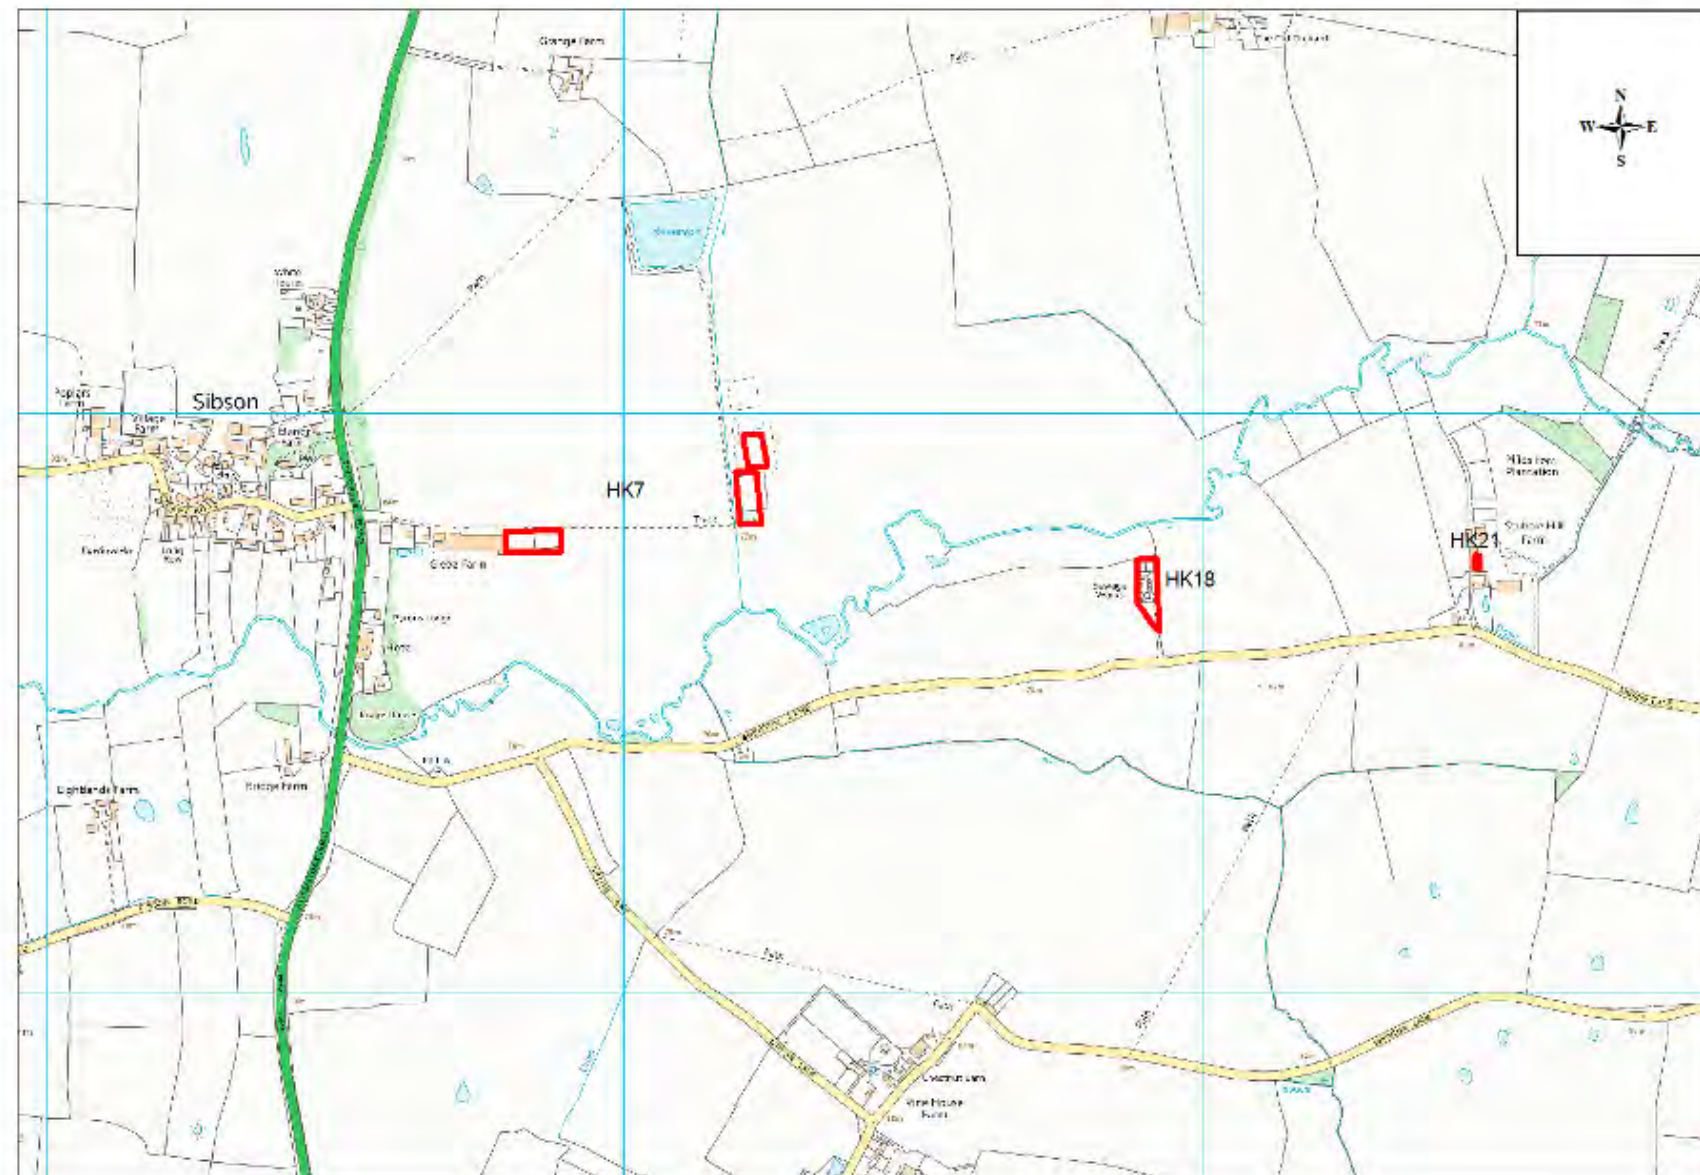

Site Name	Address	Operator	District or Borough	Site Reference
Glebe Farm, Sibson	Glebe Farm, Glebe Lane, Sibson, Nuneaton, Leicestershire, CV13 6LD	Caton Recycling	Hinckley & Bosworth	HK7
Sibson & Shenton STW	Severn Trent Water Limited, Shenton Lane, Sibson, Leicestershire, CV13 6LF	Severn Trent Water	Hinckley & Bosworth	HK18
Stubble Hill Farm, Shenton	Stubble Hill Farm, Sibson Lane, Shenton, Nuneaton, Leicestershire, CV13 6DD	Kings Hill Cremations	Hinckley & Bosworth	HK21