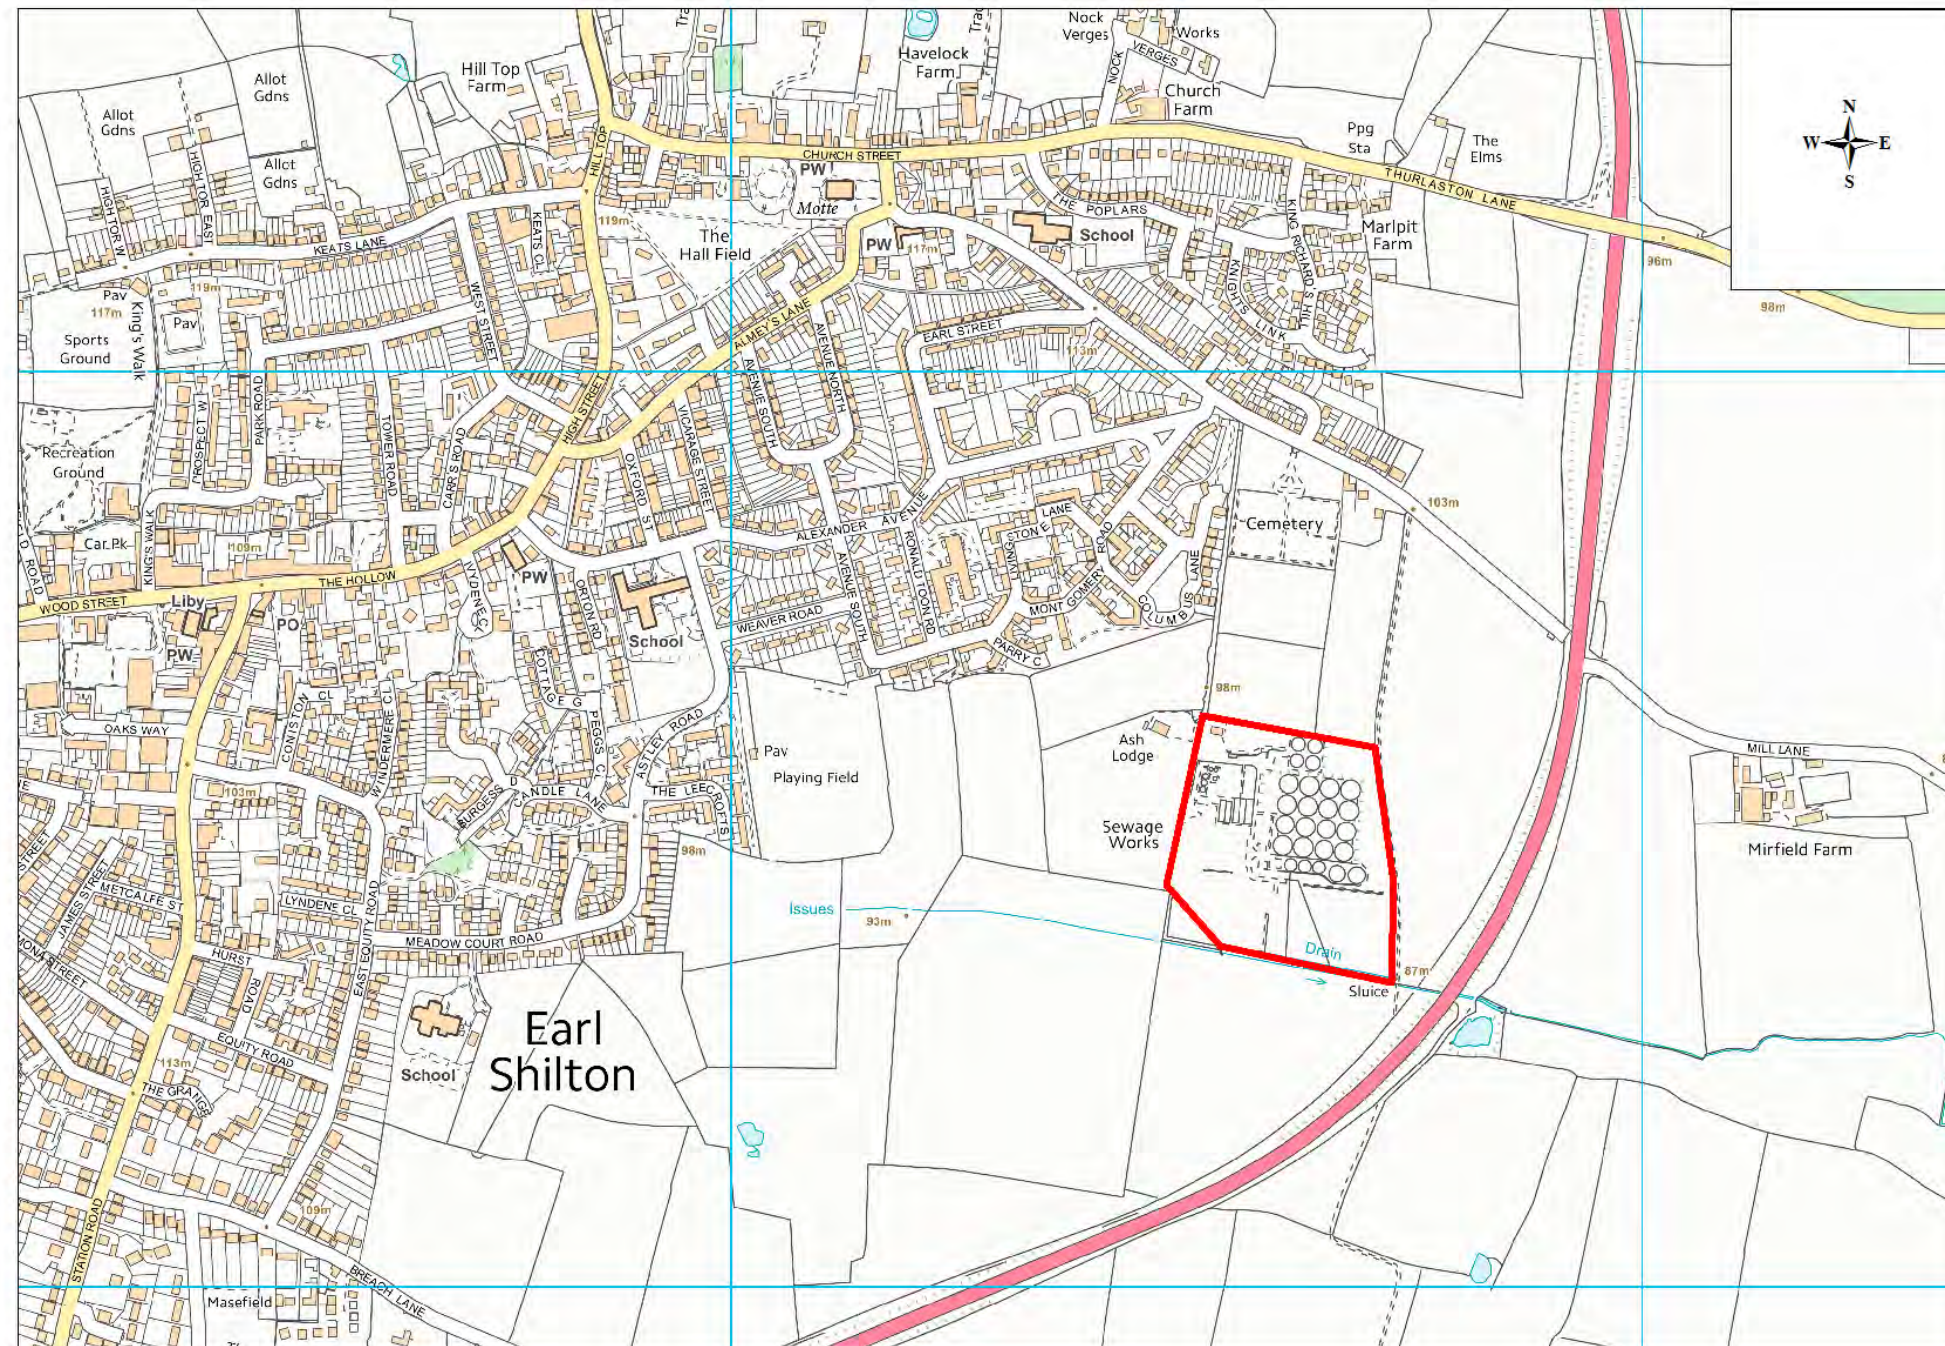

Site Name	Address	Operator	District or Borough	Site Reference
Earl Shilton STW	Earl Shilton STW, Mill Lane, Earl Shilton, Leicestershire	Severn Trent Water	Hinckley & Bosworth	HK6