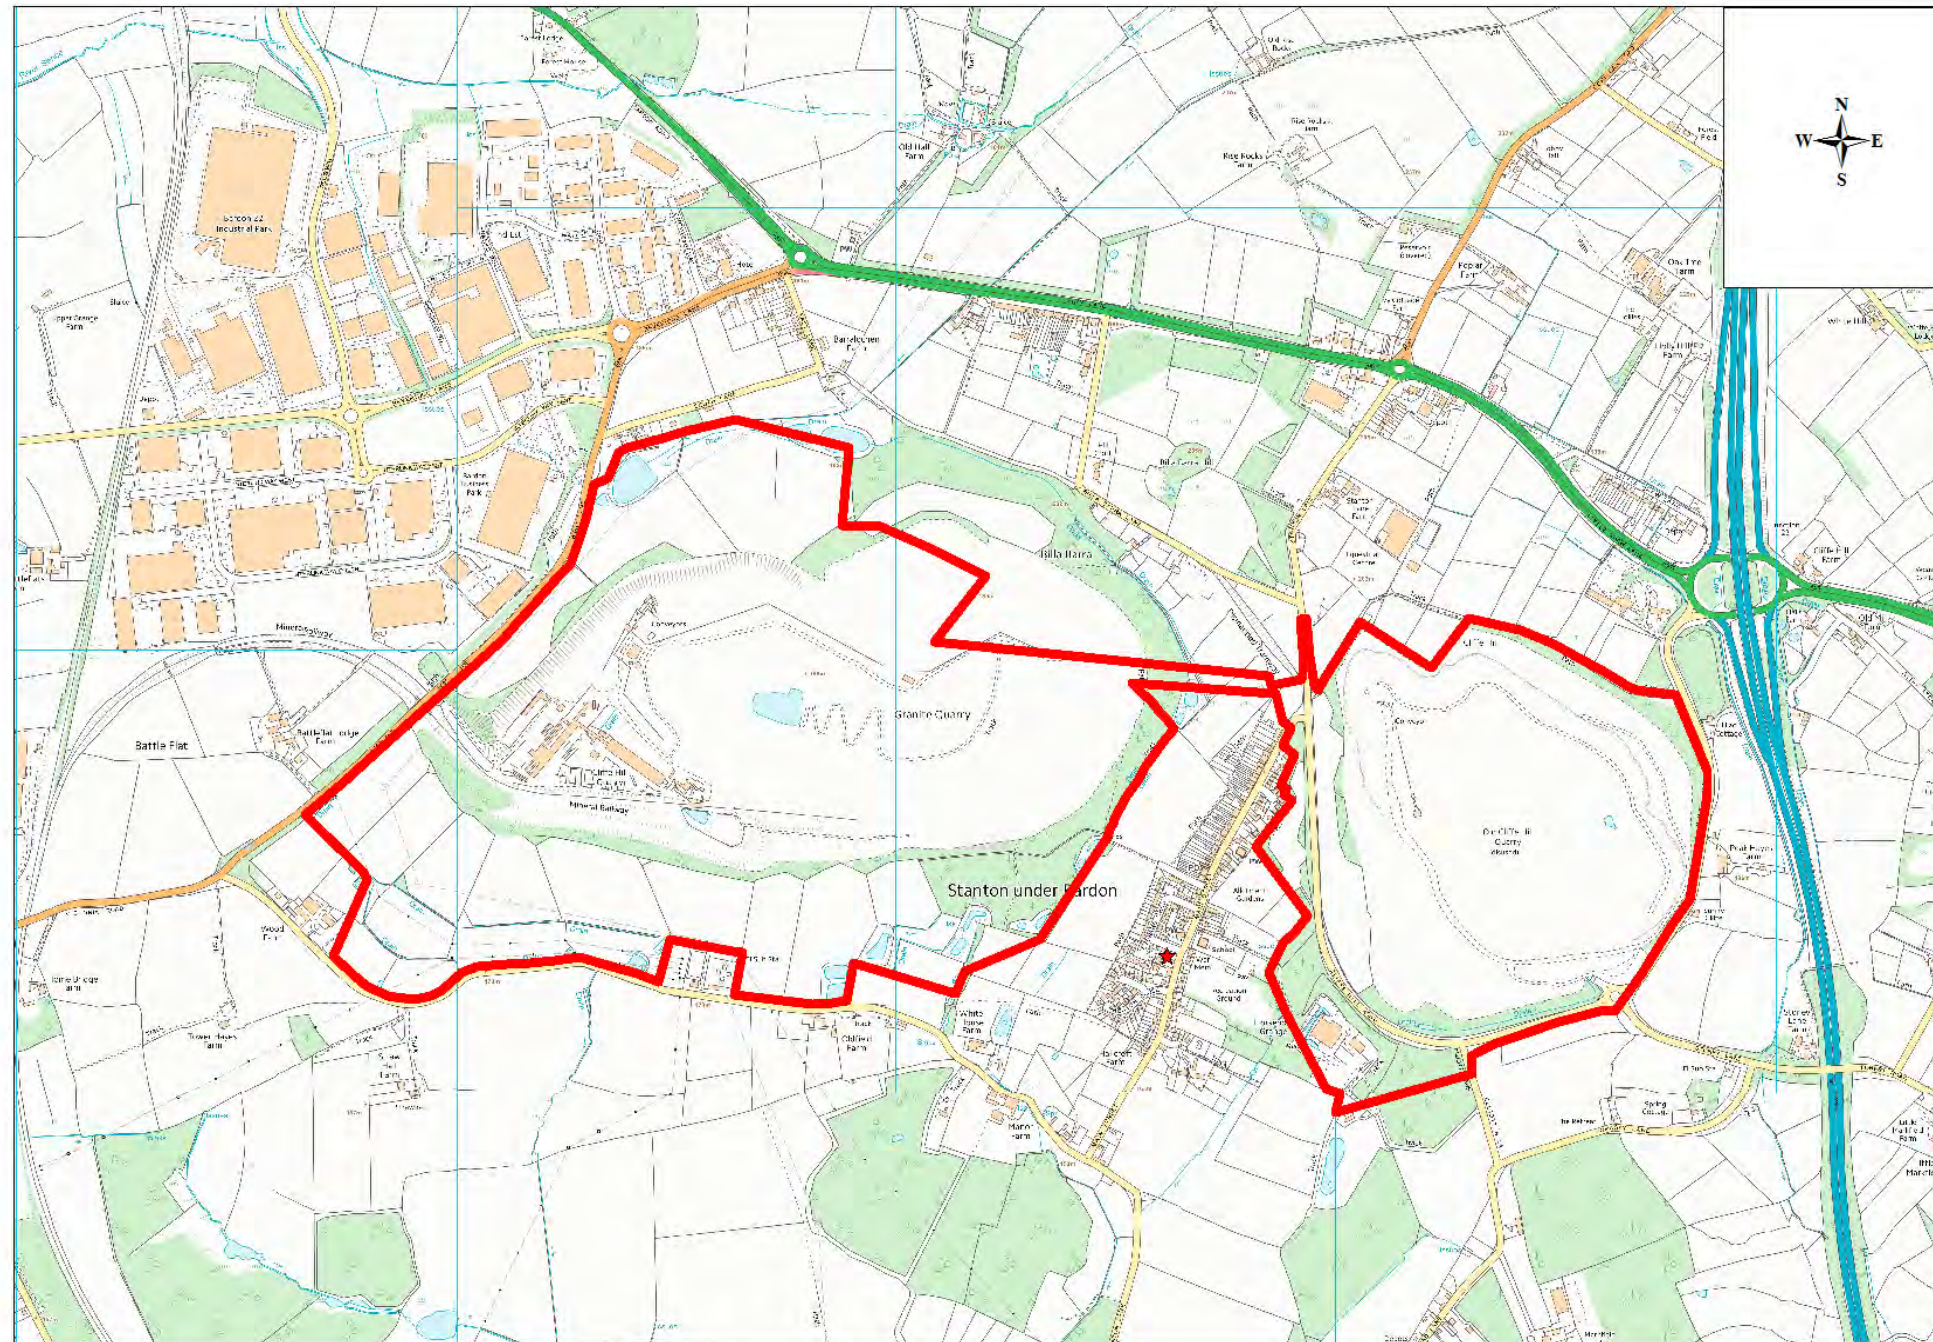

Site Name	Address	Operator	District or Borough	Site Reference
Cliffe Hill Quarry	Cliffe Hill Quarry, Battleflat Lane, Ellistown, Coalville, LE67 1FA	MQP	Hinckley & Bosworth & North West Leicestershire	HK5