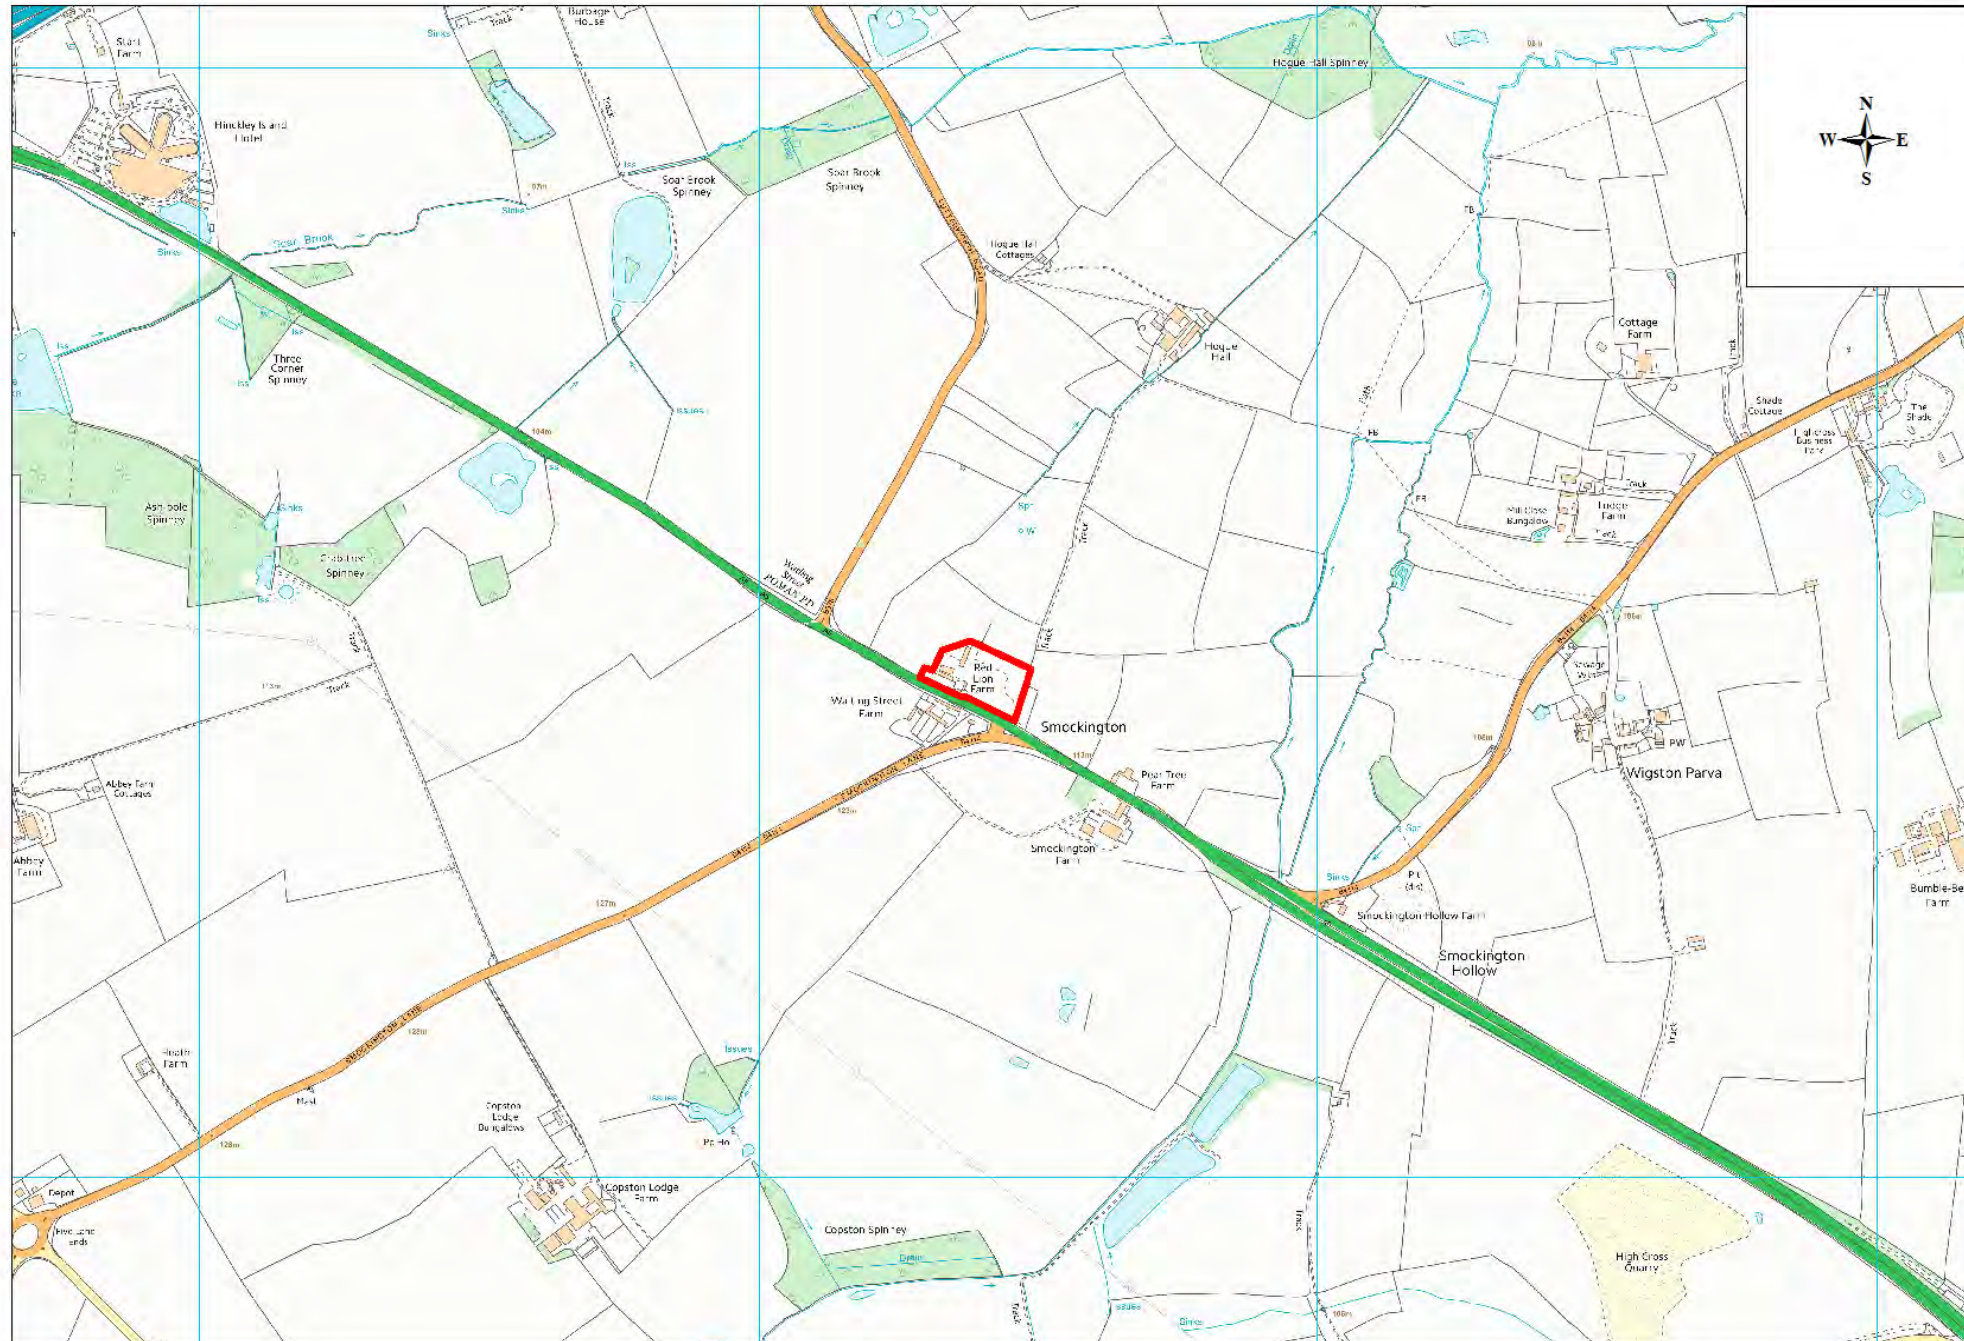

Site Name	Address	Operator	District or Borough	Site Reference
Watling Street, Red Lion Farm	Red Lion Farm, Watling Street, Smockington, Hinckley, LE10 3AR	Williams Recycling	Hinckley & Bosworth	HK24