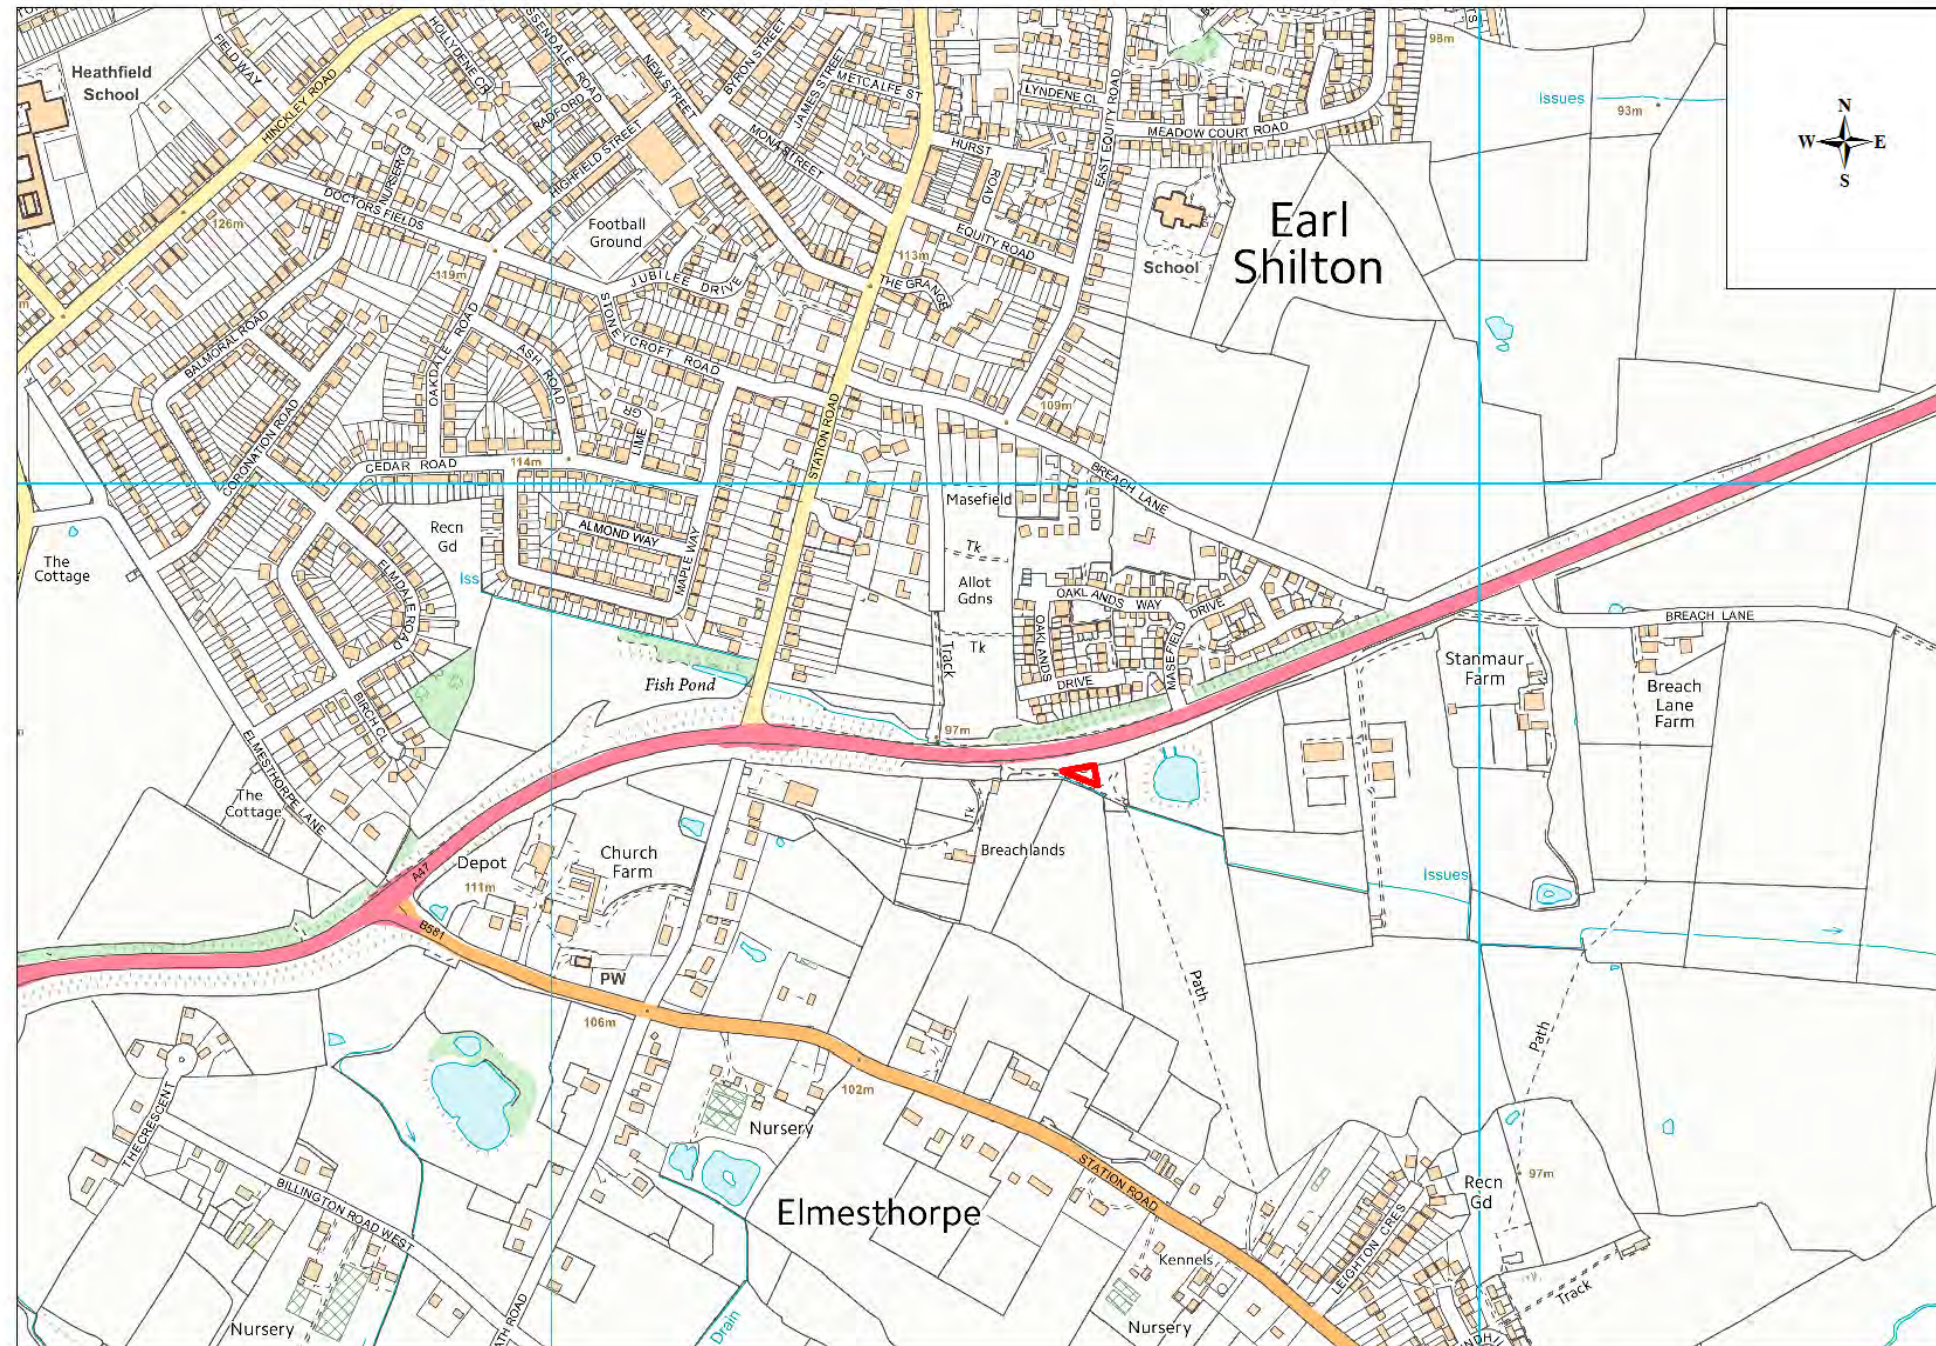

Site Name	Address	Operator	District or Borough	Site Reference
Breach Lane SPS, Earl Shilton	Land at, Clicker's Way, Earl Shilton	Severn Trent Water	Hinckley & Bosworth	HK3