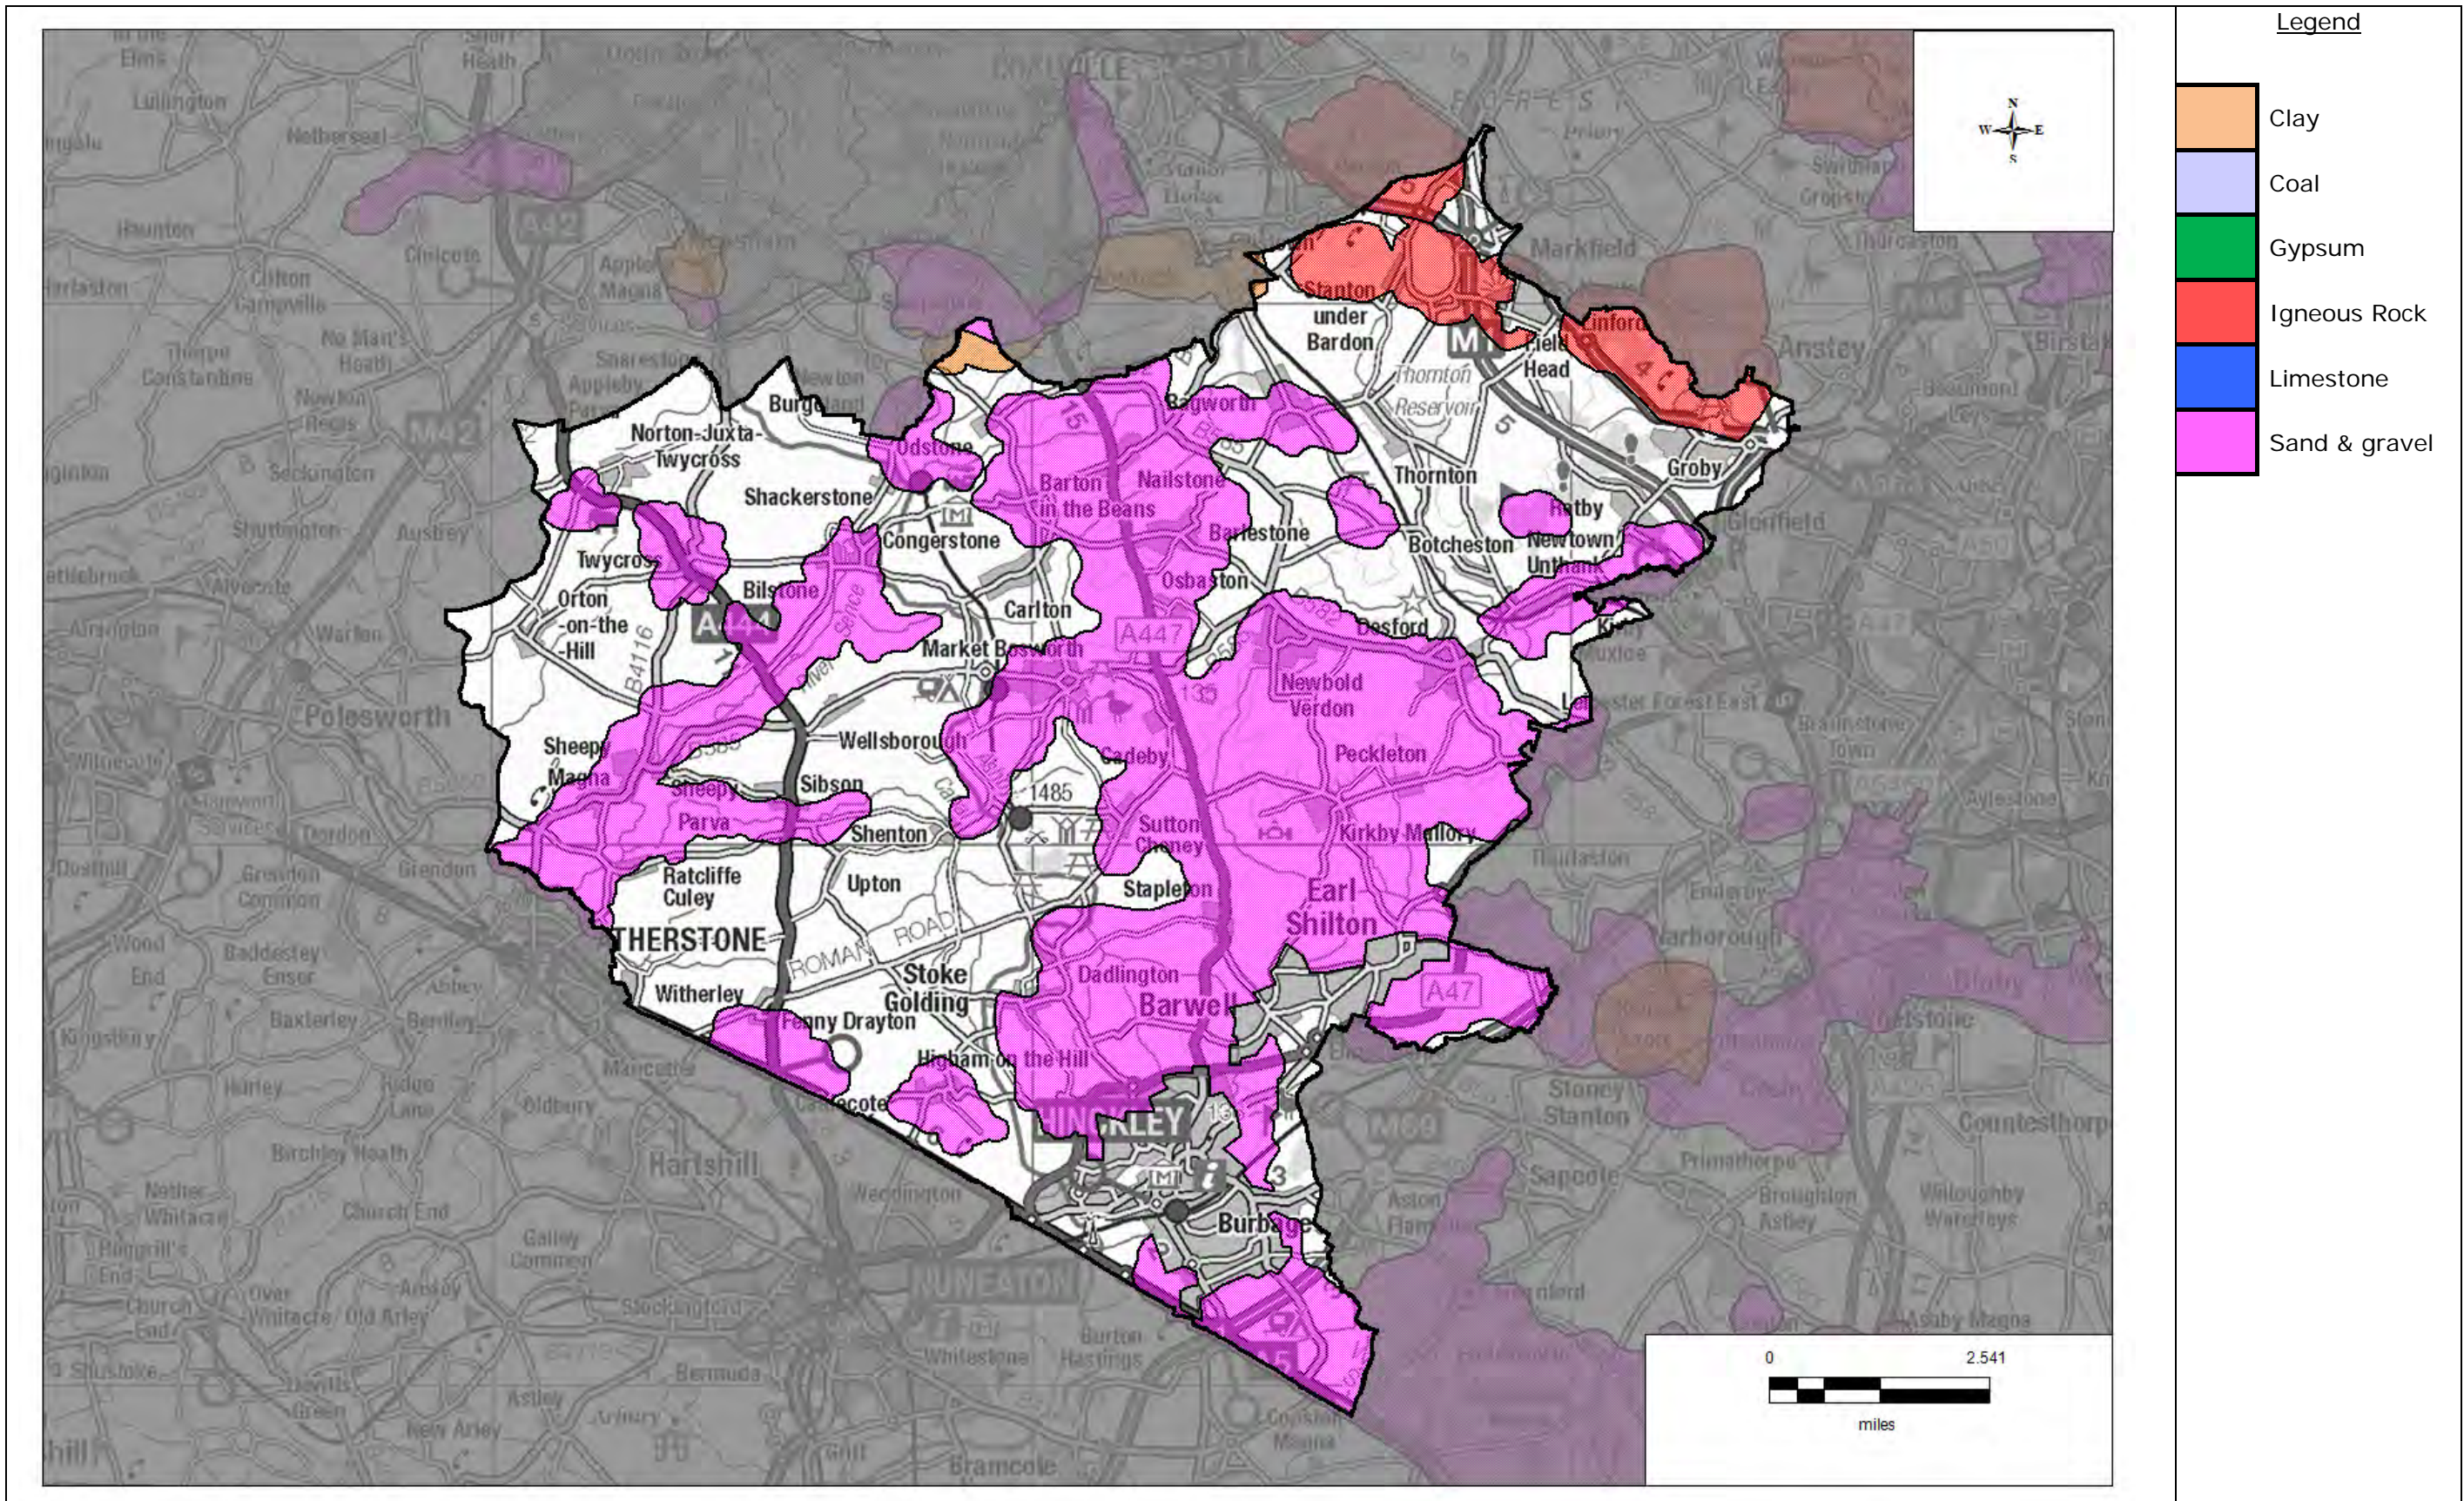

*Neville Arms STW & Wiggs Farm, Ellistown..... 21*

Figure HK1: Areas of borough/district for mineral safeguarding, categorised by mineral type

Table HK1: Waste sites in borough/district for safeguarding