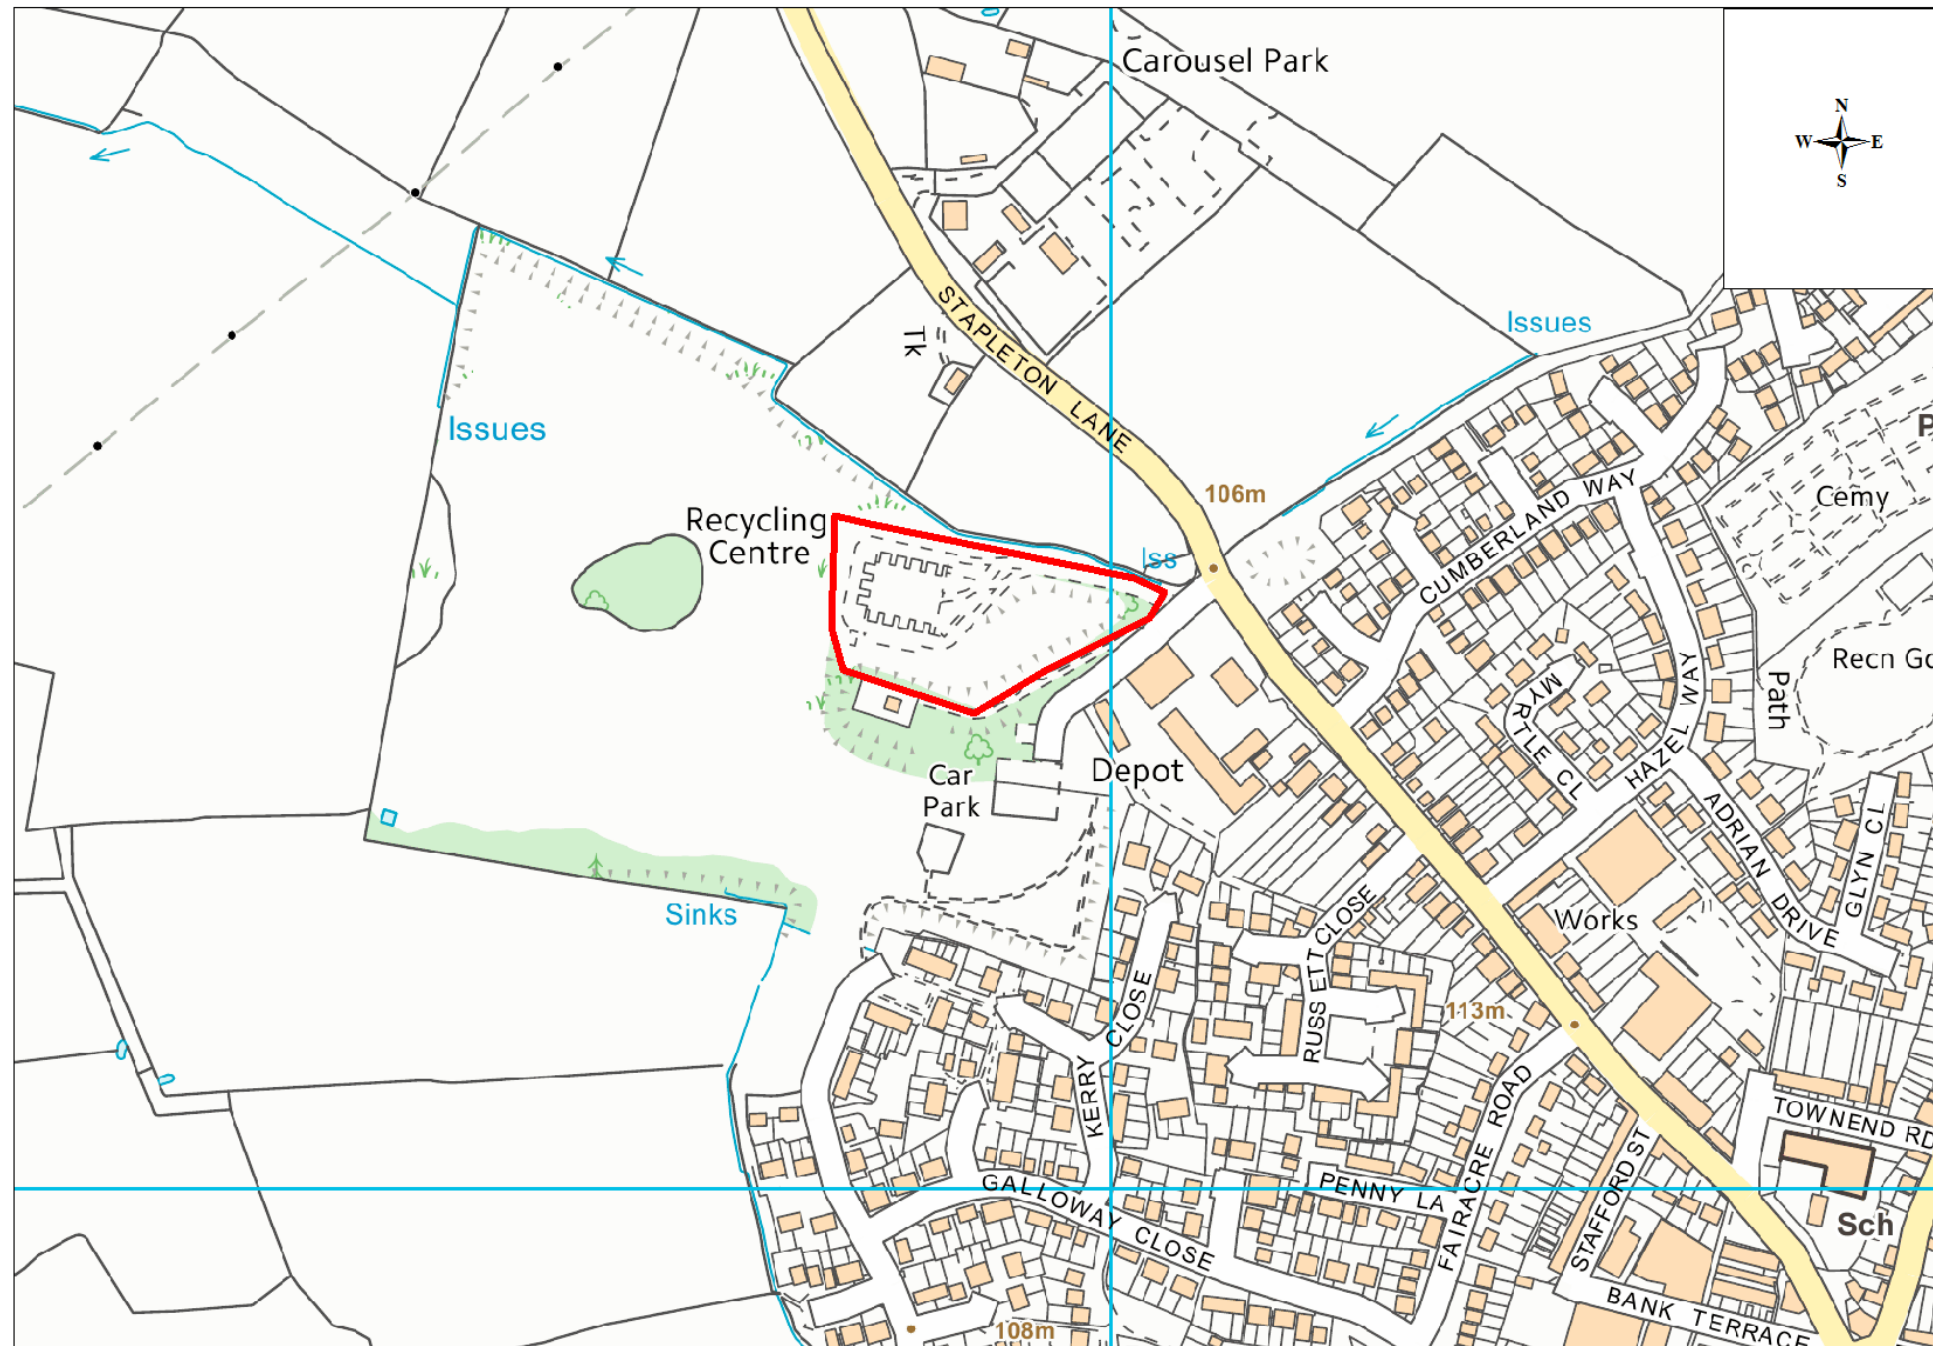

Site Name	Address	Operator	District or Borough	Site Reference
Barwell RHWS	Barwell Civic Amenity Site, Stapleton Lane, Barwell, Leicester, Leicestershire, LE9 8HD	Leics County Council	Hinckley & Bosworth	HK2