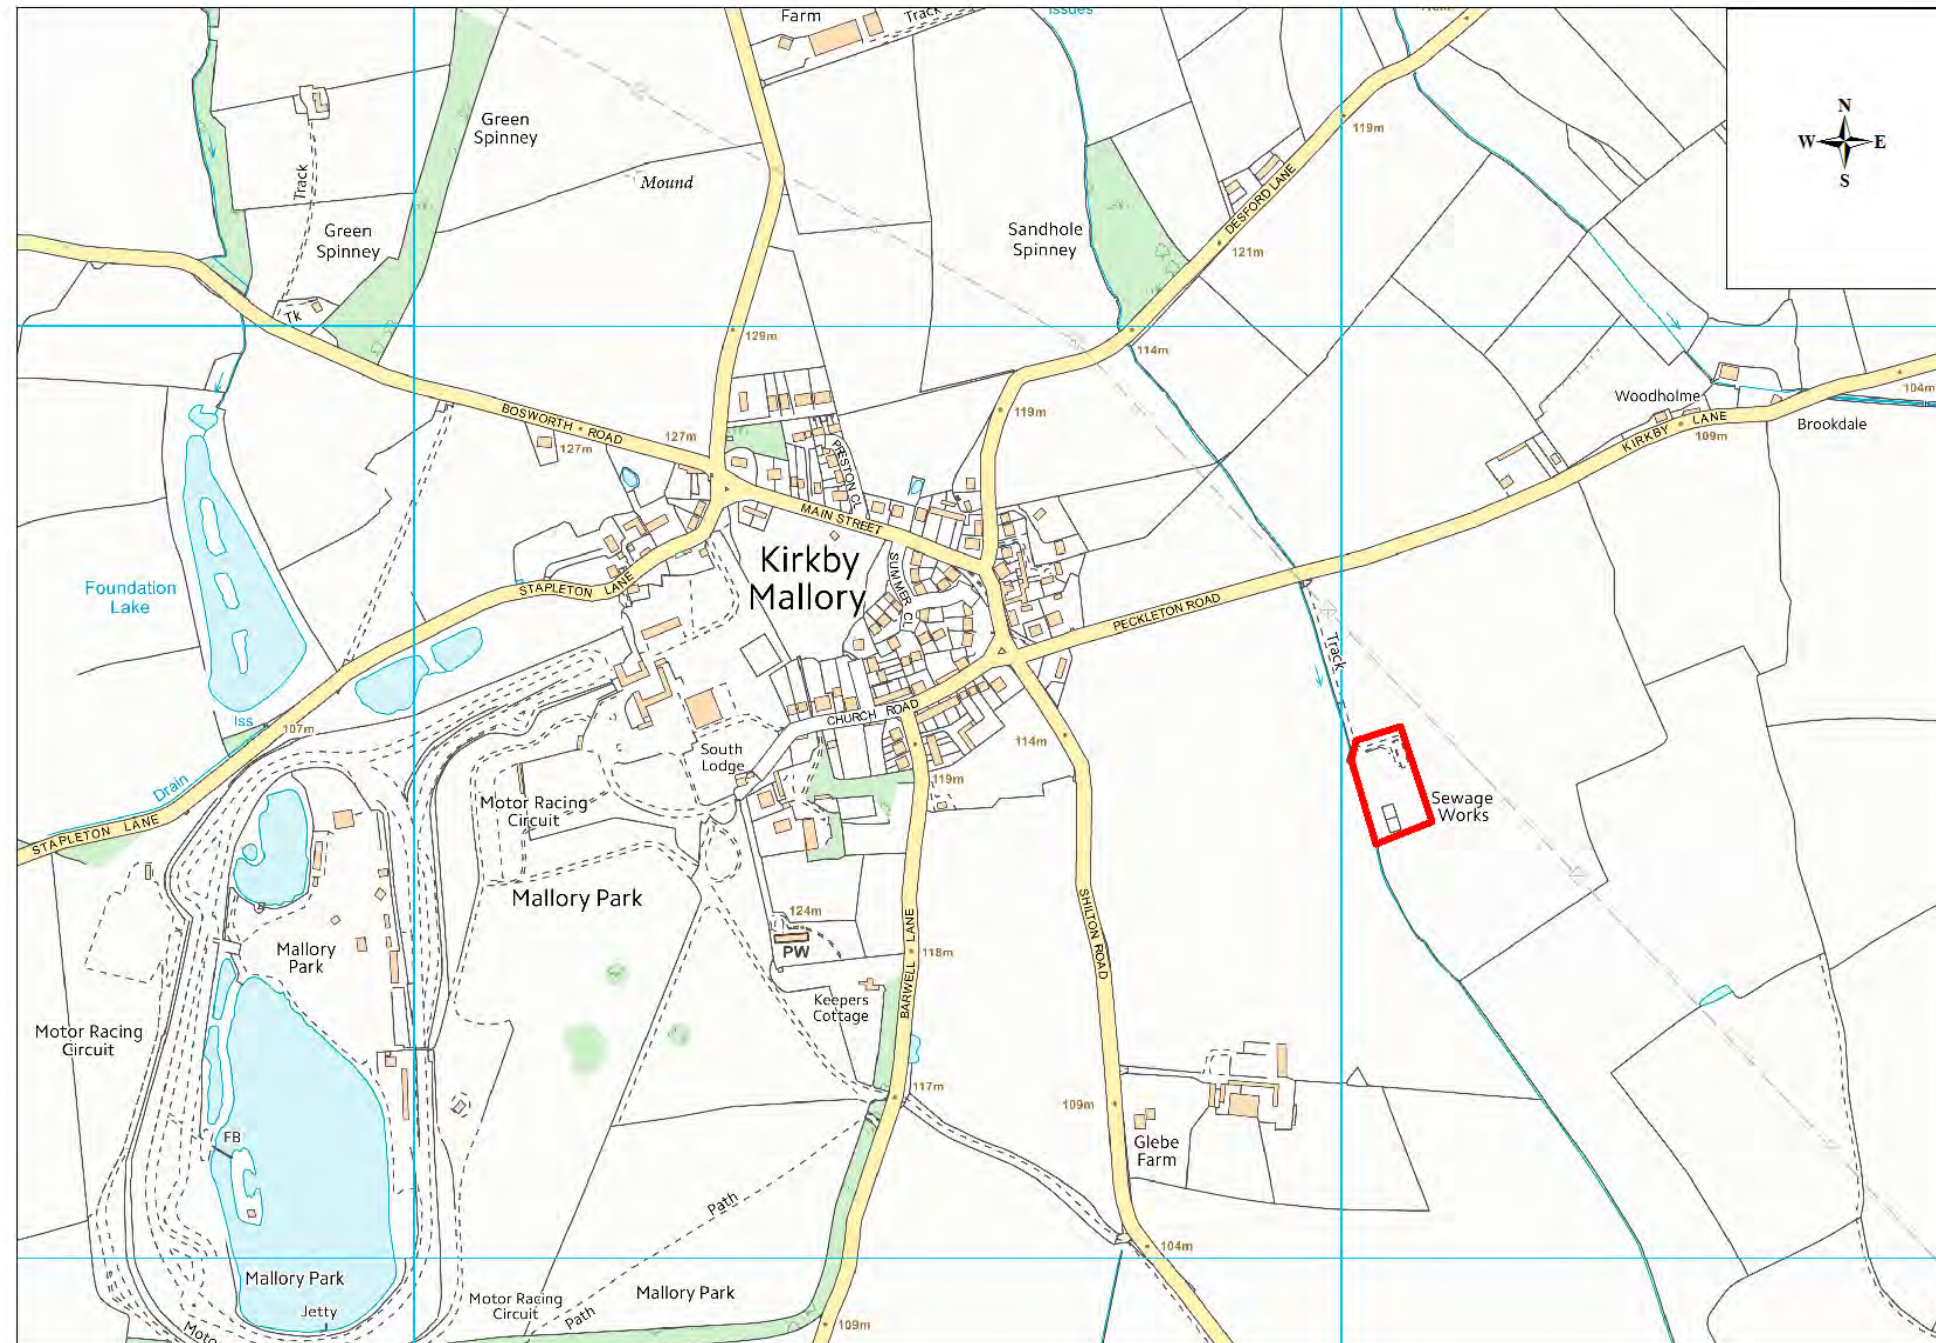

Site Name	Address	Operator	District or Borough	Site Reference
Kirkby Mallory STW	Sewage Works, Peckleton Road, Kirkby Mallory, Leicester, Leicestershire, LE9 7QH	Severn Trent Water	Hinckley & Bosworth	HK10