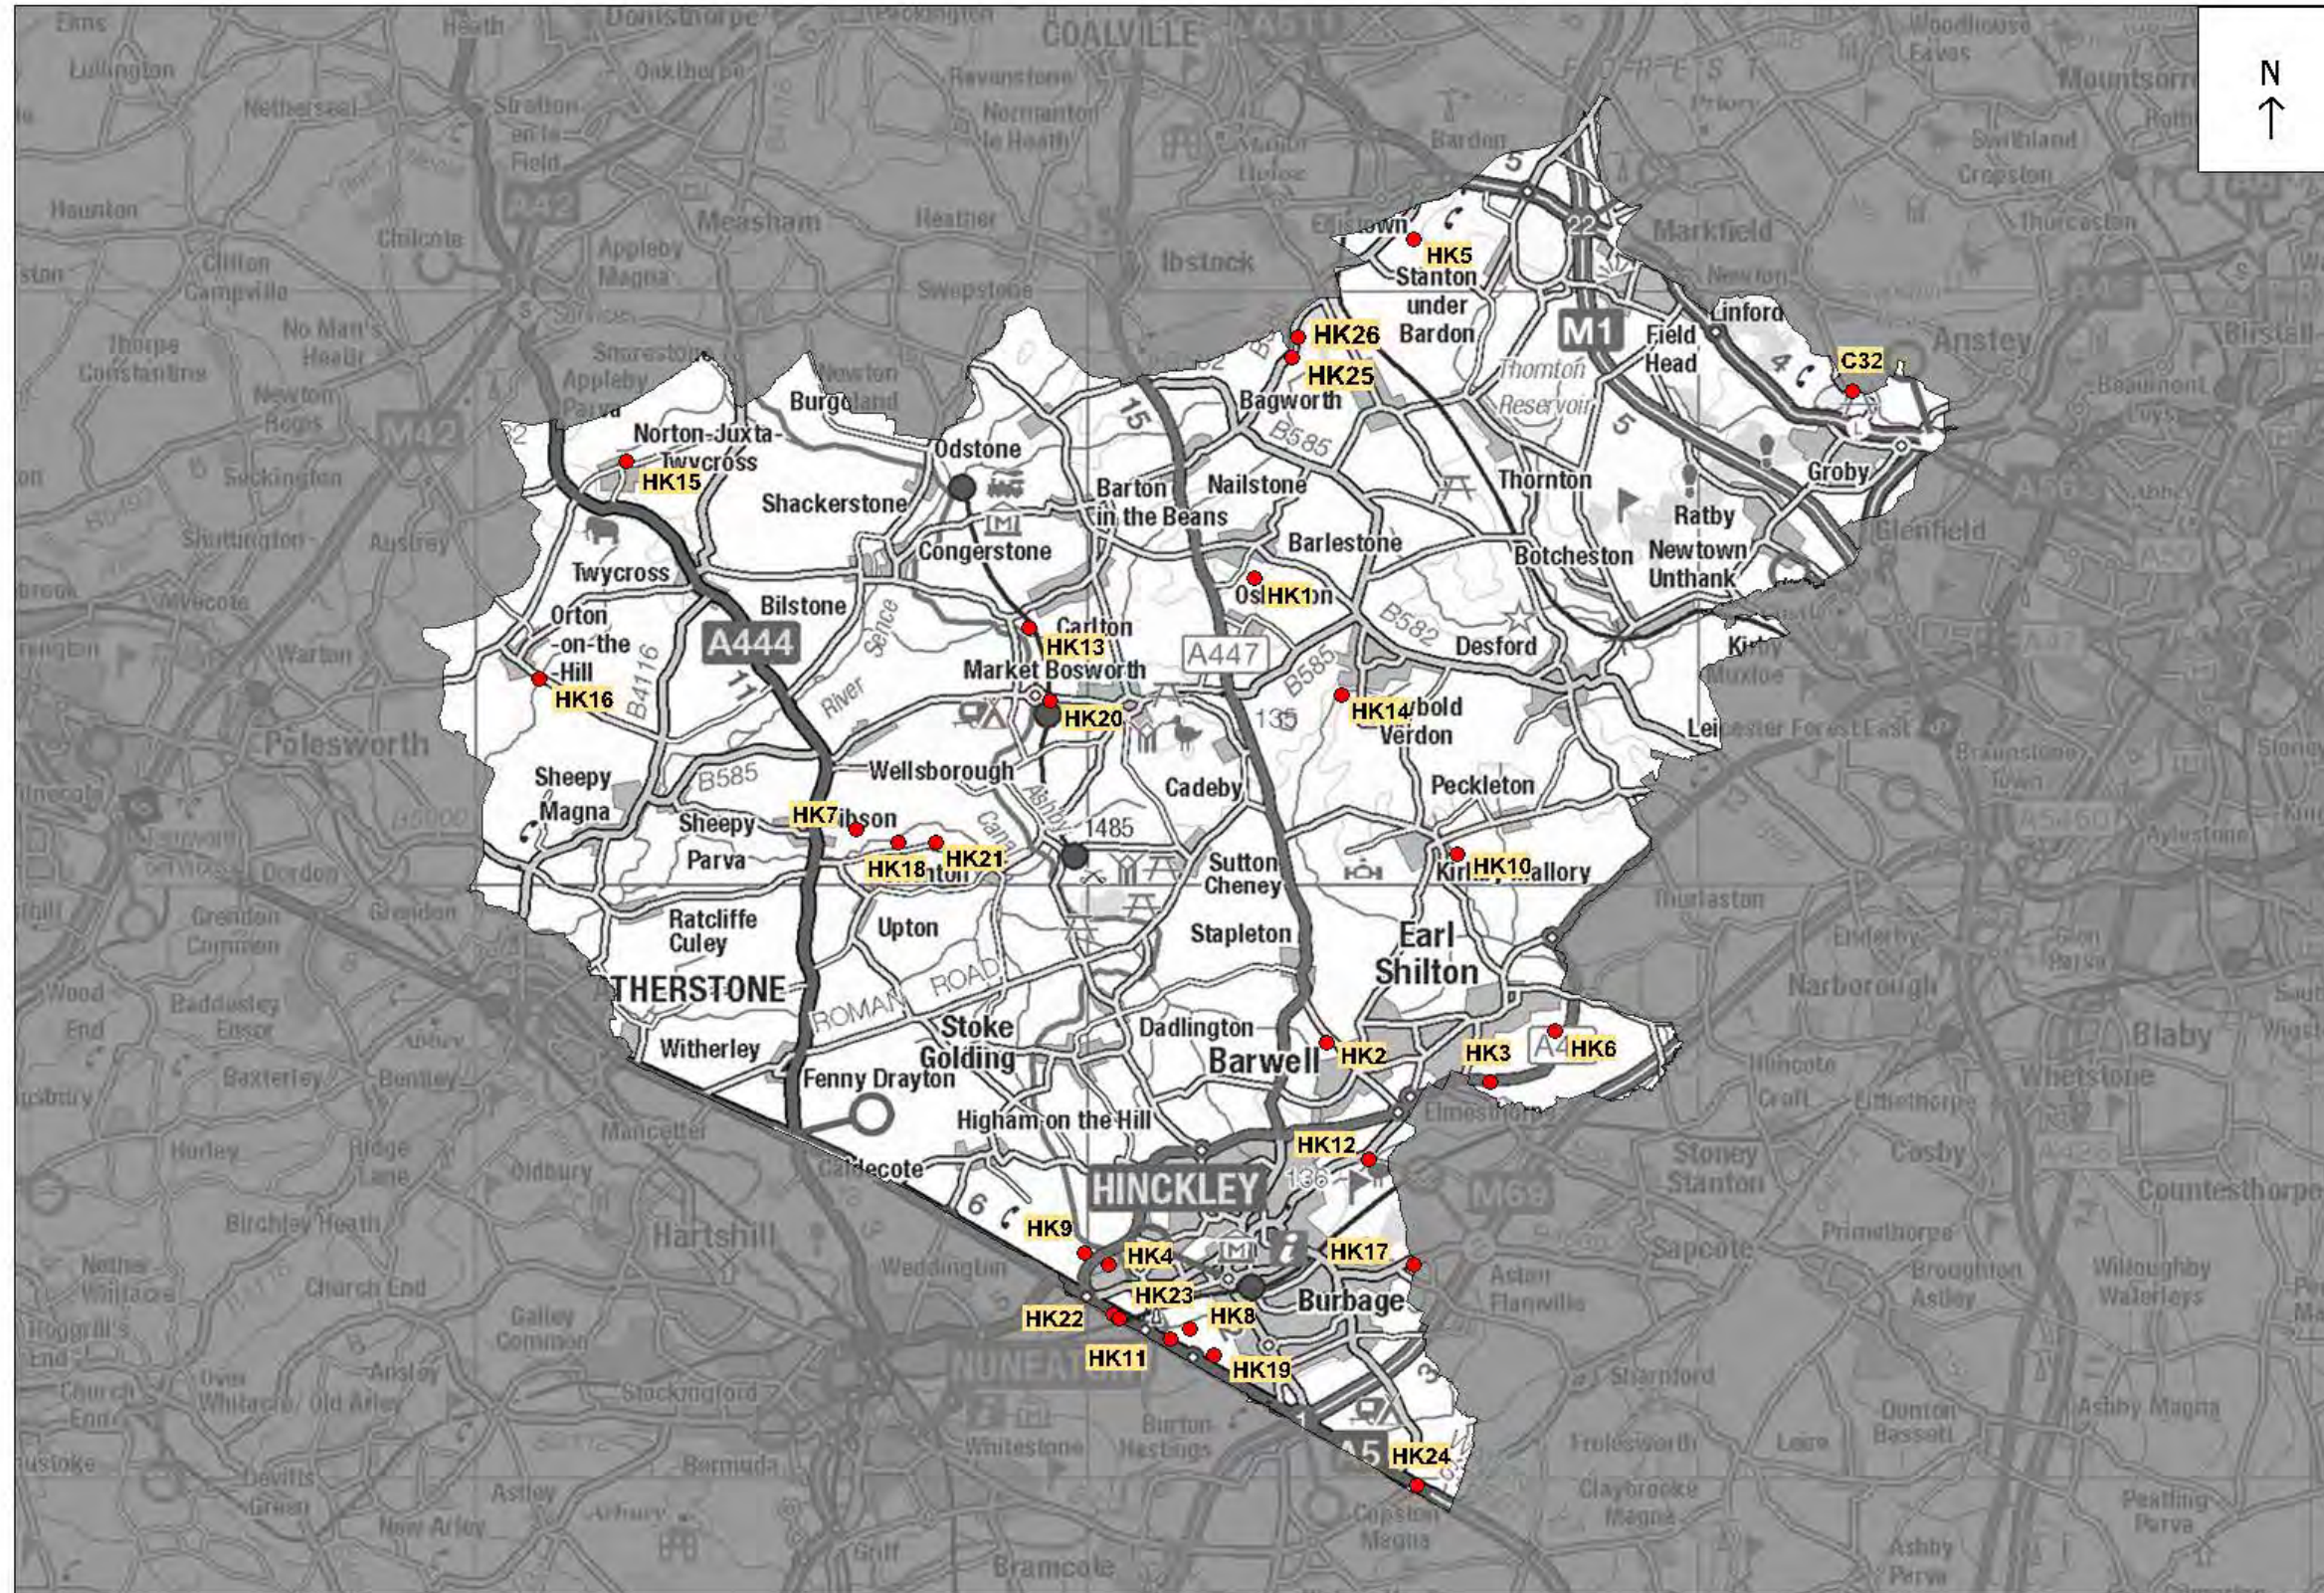

Figure HK2: Location in borough/district of waste sites for safeguarding