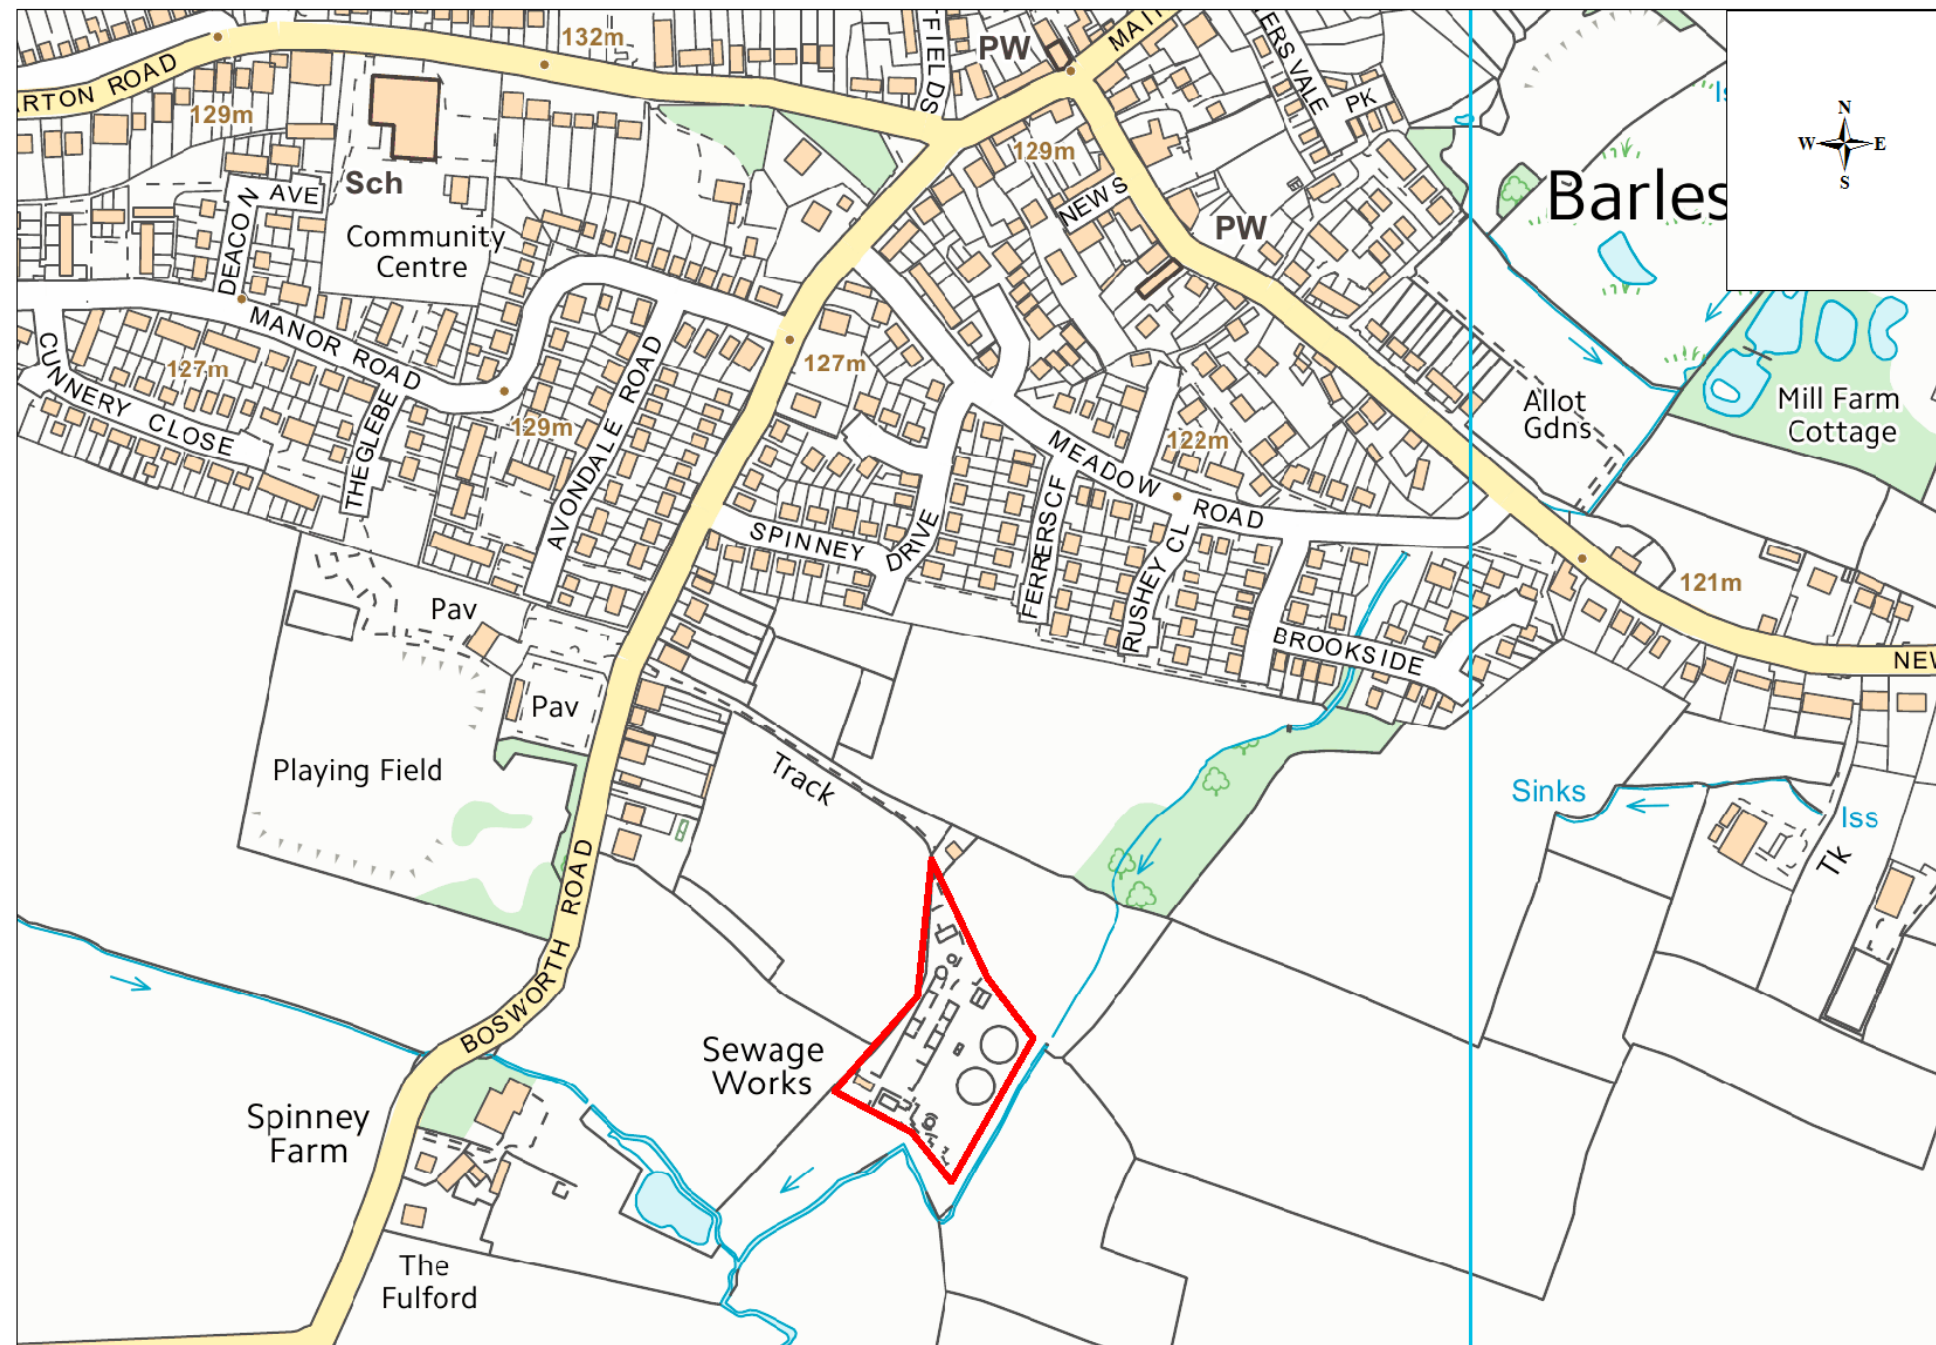

Note: the detailed location plan for Groby Quarry (C32) is contained within the Charnwood Borough Safeguarding document (reference S2/2014).

Figure HK2: Location in borough/district of waste sites for safeguarding

Detailed location plans for each waste site for safeguarding in borough/district

Site Name	Address	Operator	District or Borough	Site Reference
Barlestone STW	Barlestone STW, Bosworth Road, Barlestone, Leicestershire, CV13 0HU	Severn Trent Water	Hinckley & Bosworth	HK1