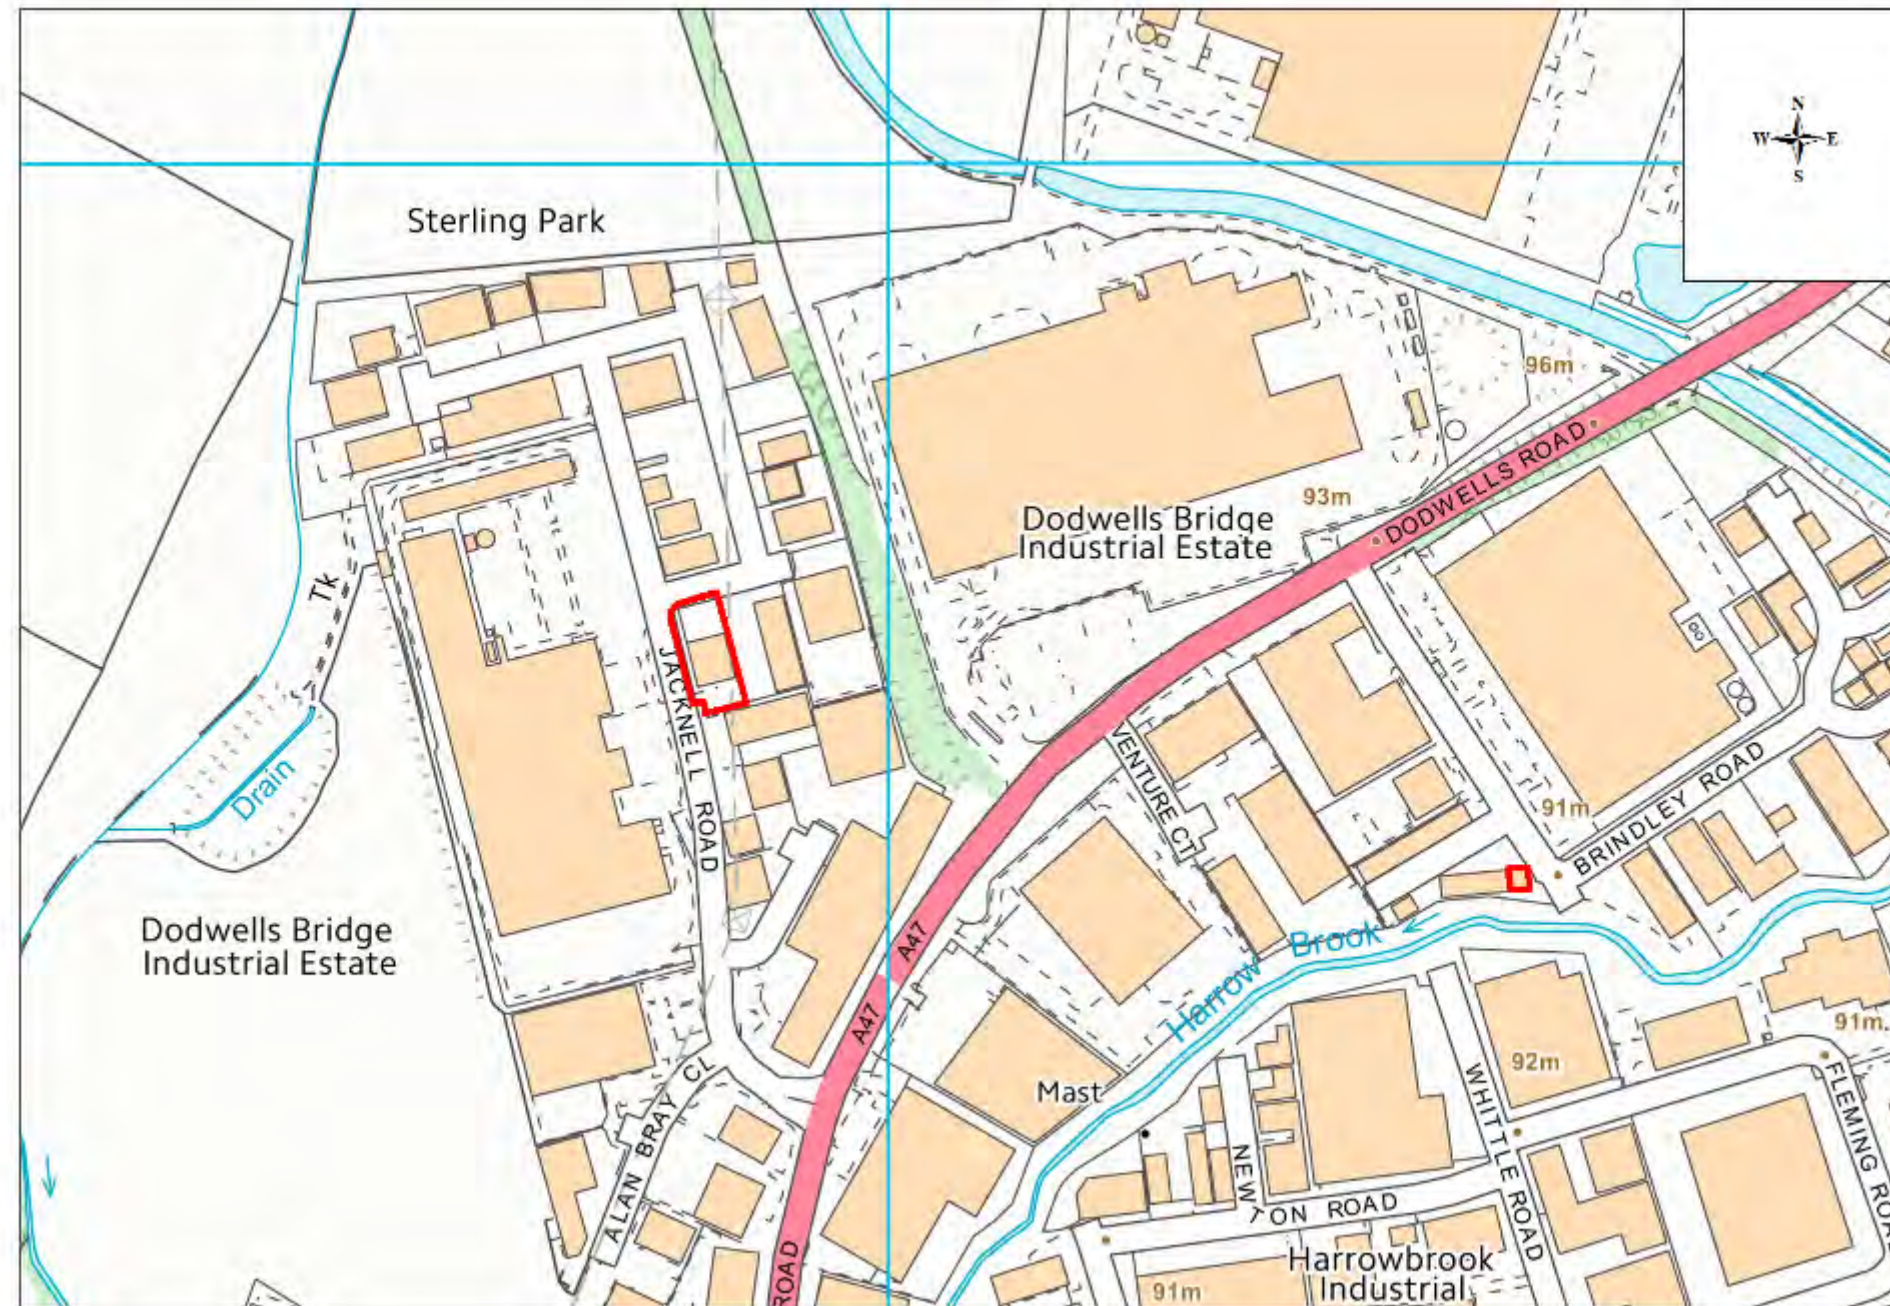

Site Name	Address	Operator	District or Borough	Site Reference
Brindley Road, Hinckley	Unit 18, Phoenix Business Park, Brindley Road, Hinckley, Leicestershire, LE10 3BY	Hinckley Scrap Metals	Hinckley & Bosworth	HK4 (east)
Jacknell Road, Hinckley	Labwaste Ltd, Unit 23, Jacknell Road, Hinckley, LE10 3BS	Labwaste	Hinckley & Bosworth	HK9 (west)