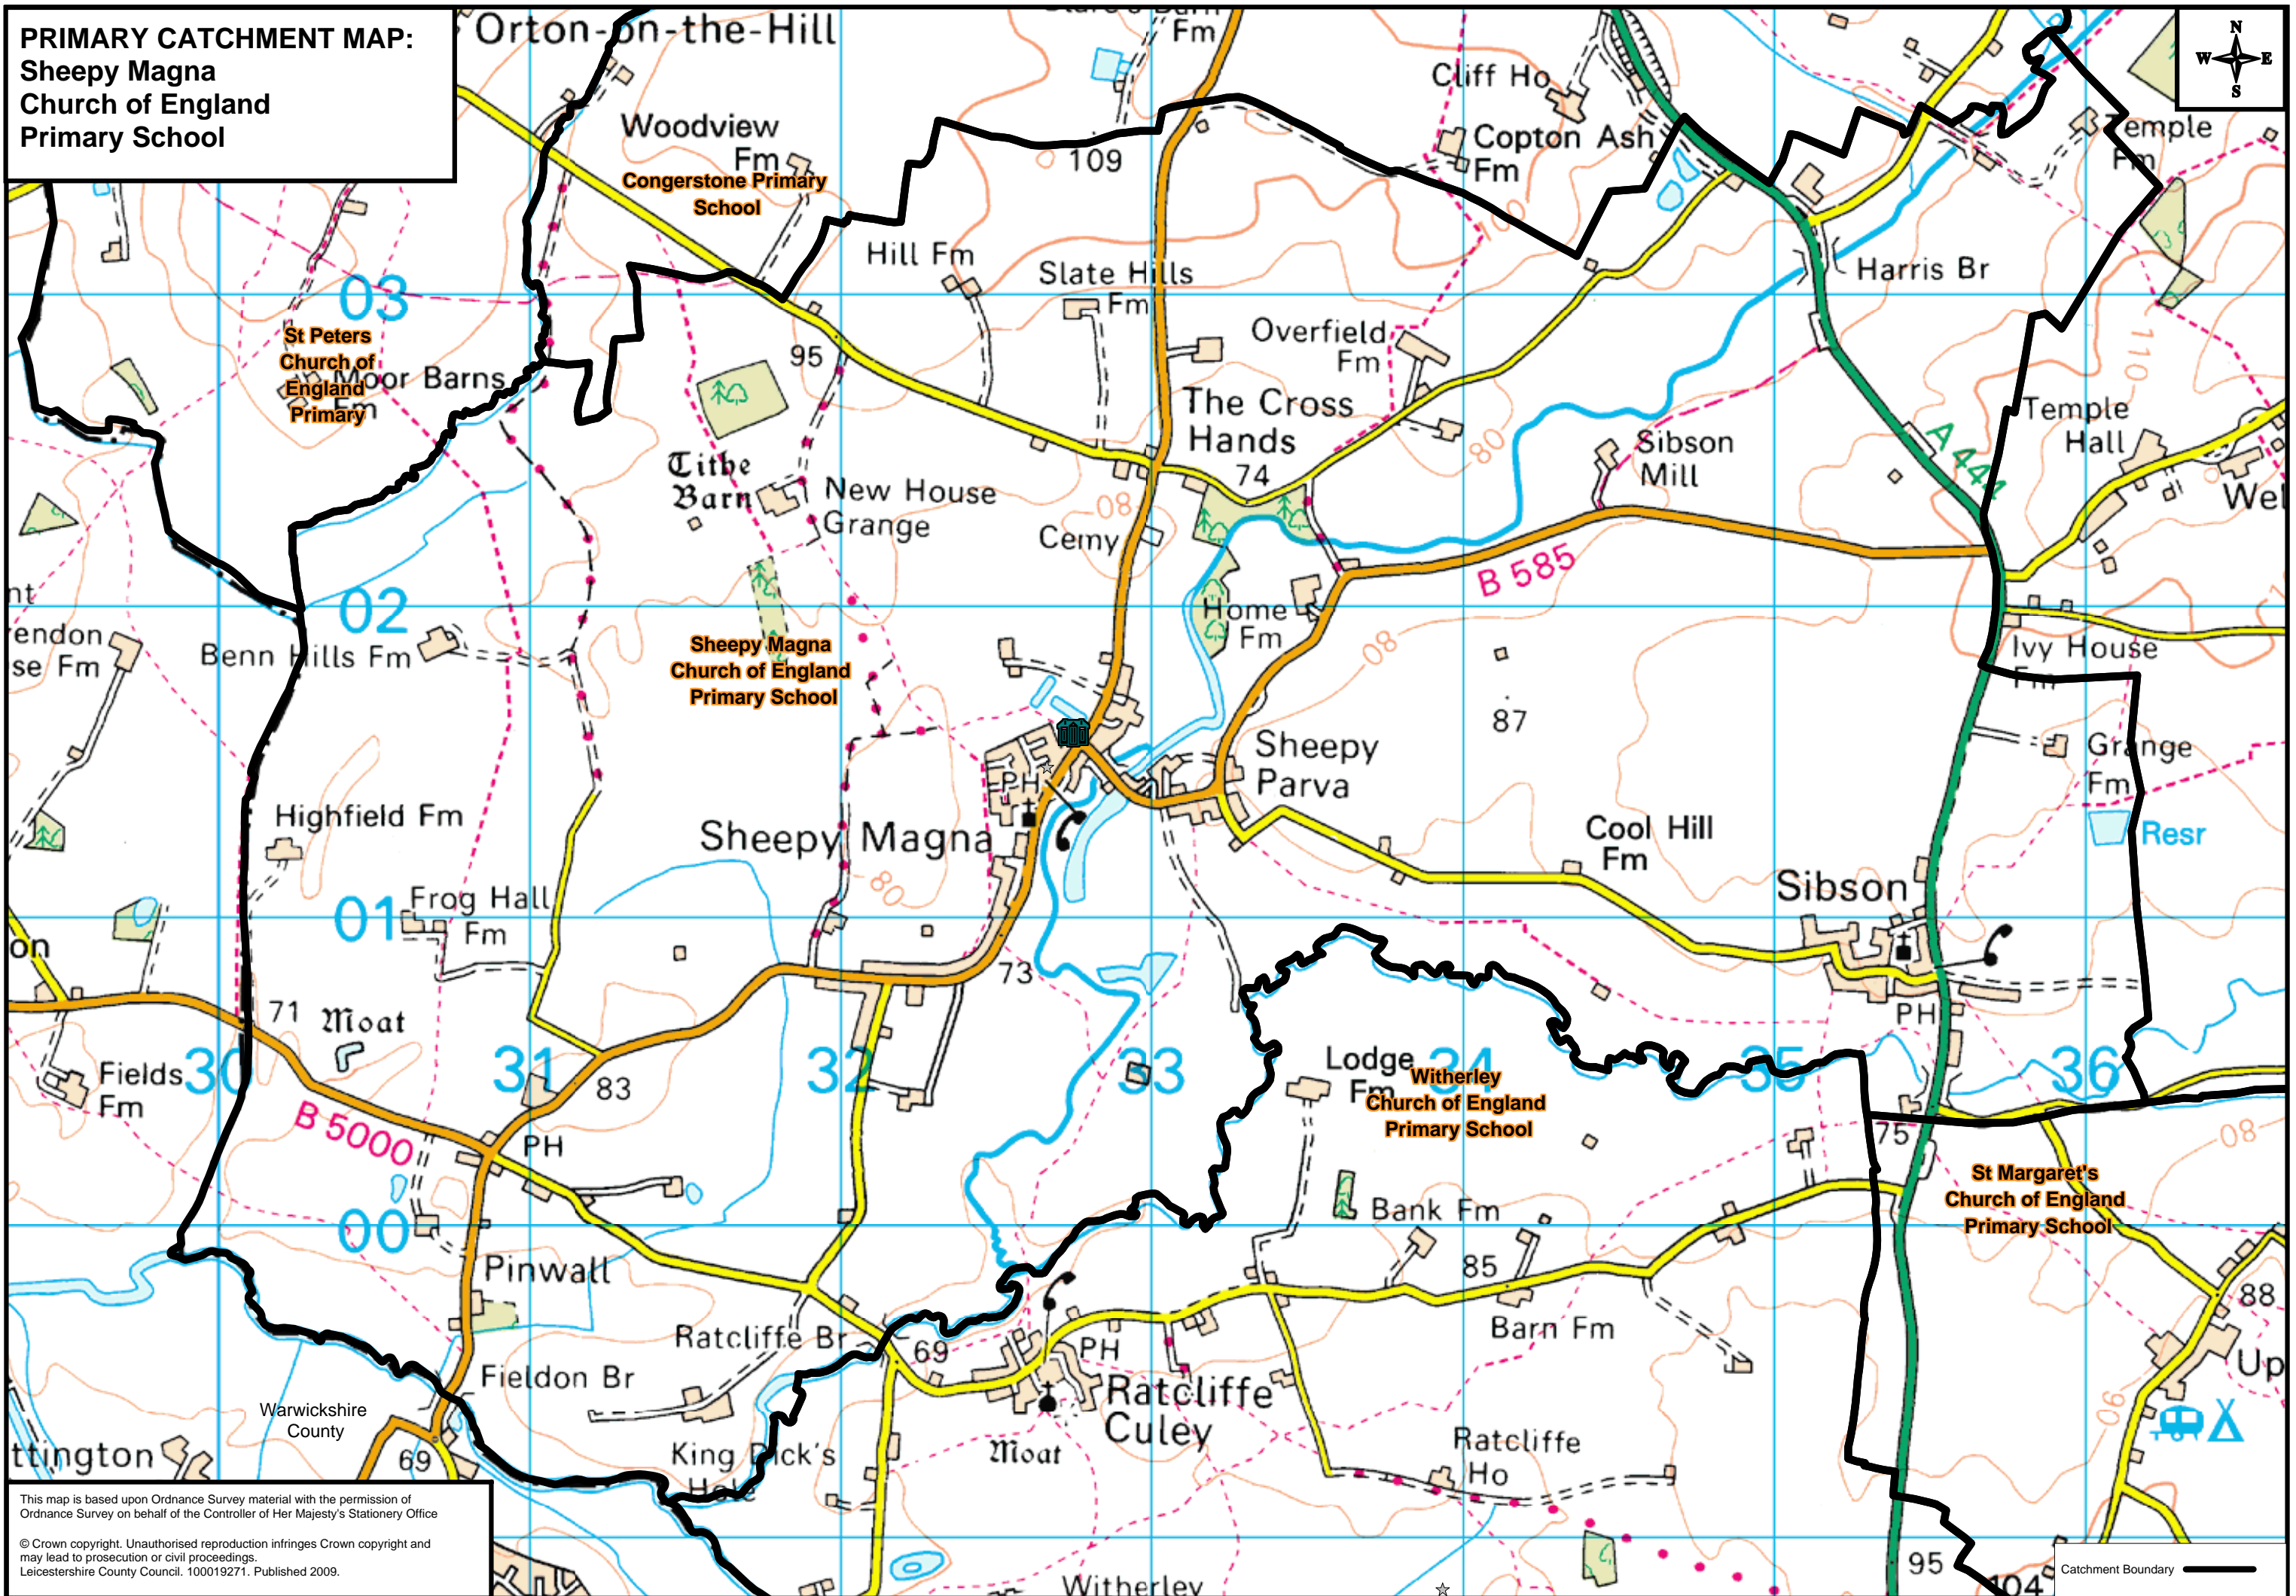

**PRIMARY CATCHMENT MAP:  
Sheepy Magna  
Church of England  
Primary School**

This map is based upon Ordnance Survey material with the permission of Ordnance Survey on behalf of the Controller of Her Majesty's Stationery Office

© Crown copyright. Unauthorised reproduction infringes Crown copyright and may lead to prosecution or civil proceedings.  
Leicestershire County Council. 100019271. Published 2009.

Catchment Boundary ———