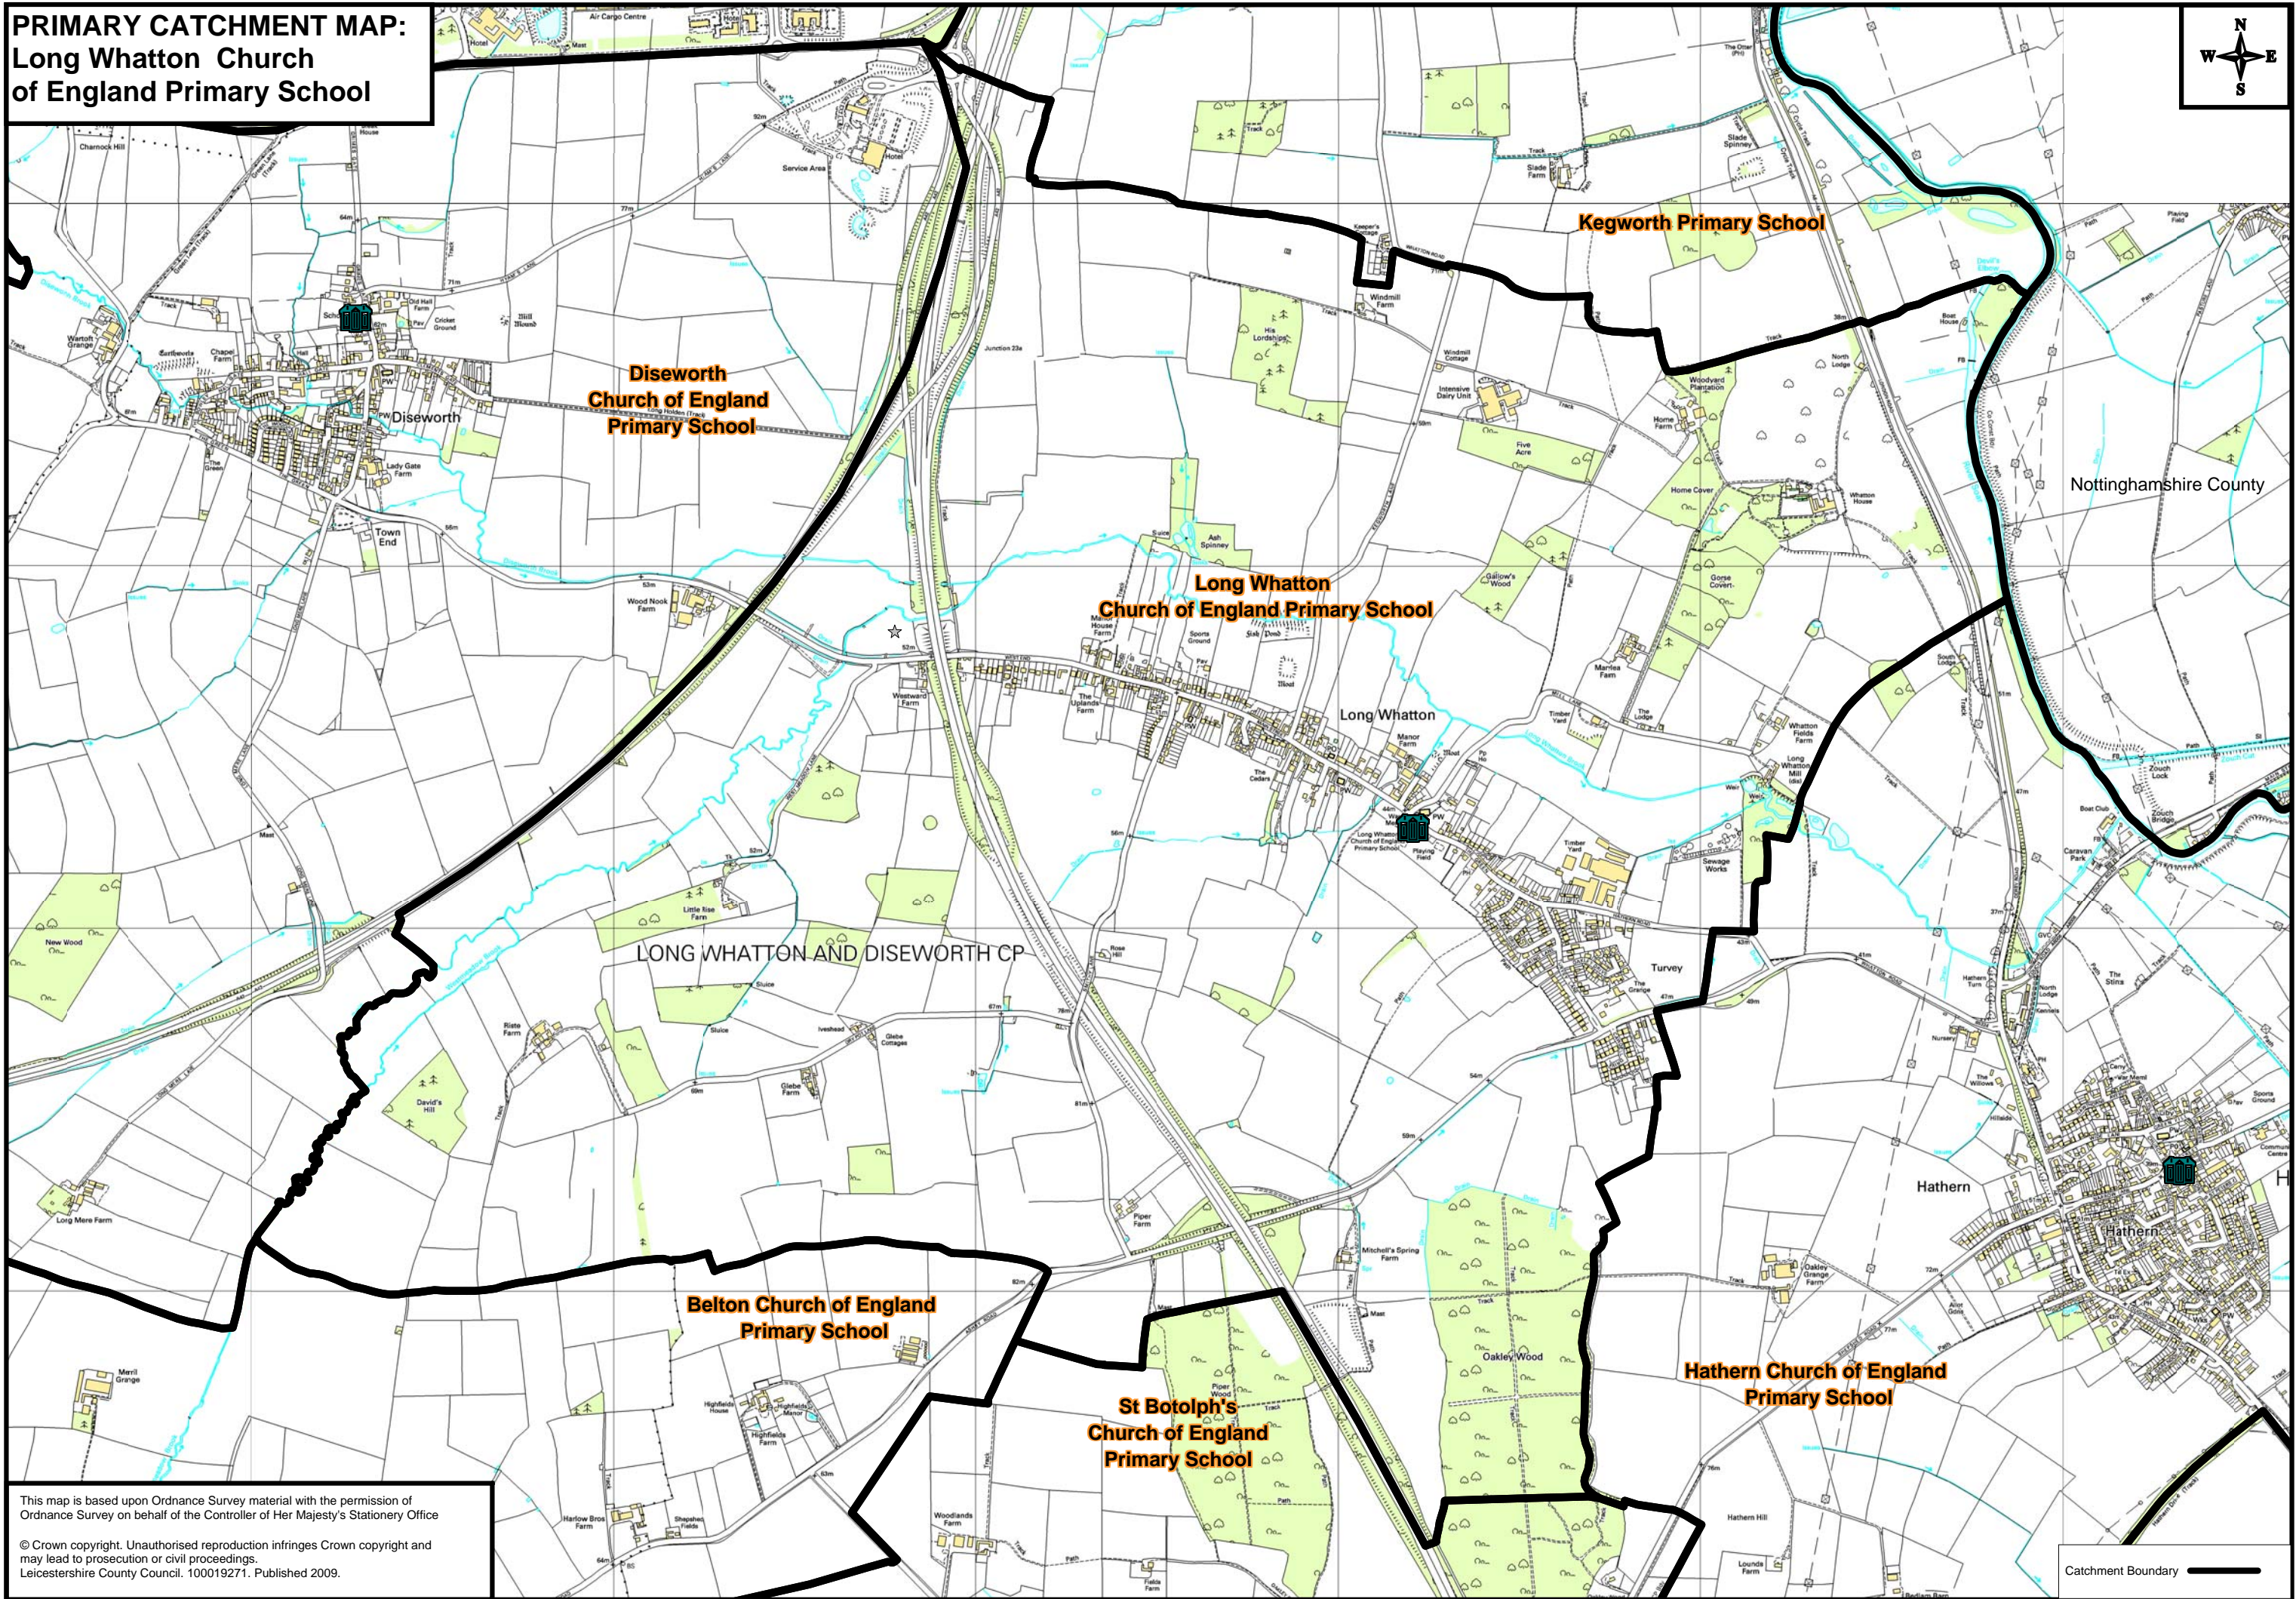

**PRIMARY CATCHMENT MAP:
Long Whatton Church
of England Primary School**

This map is based upon Ordnance Survey material with the permission of Ordnance Survey on behalf of the Controller of Her Majesty's Stationery Office
© Crown copyright. Unauthorised reproduction infringes Crown copyright and may lead to prosecution or civil proceedings.
Leicestershire County Council. 100019271. Published 2009.

Catchment Boundary