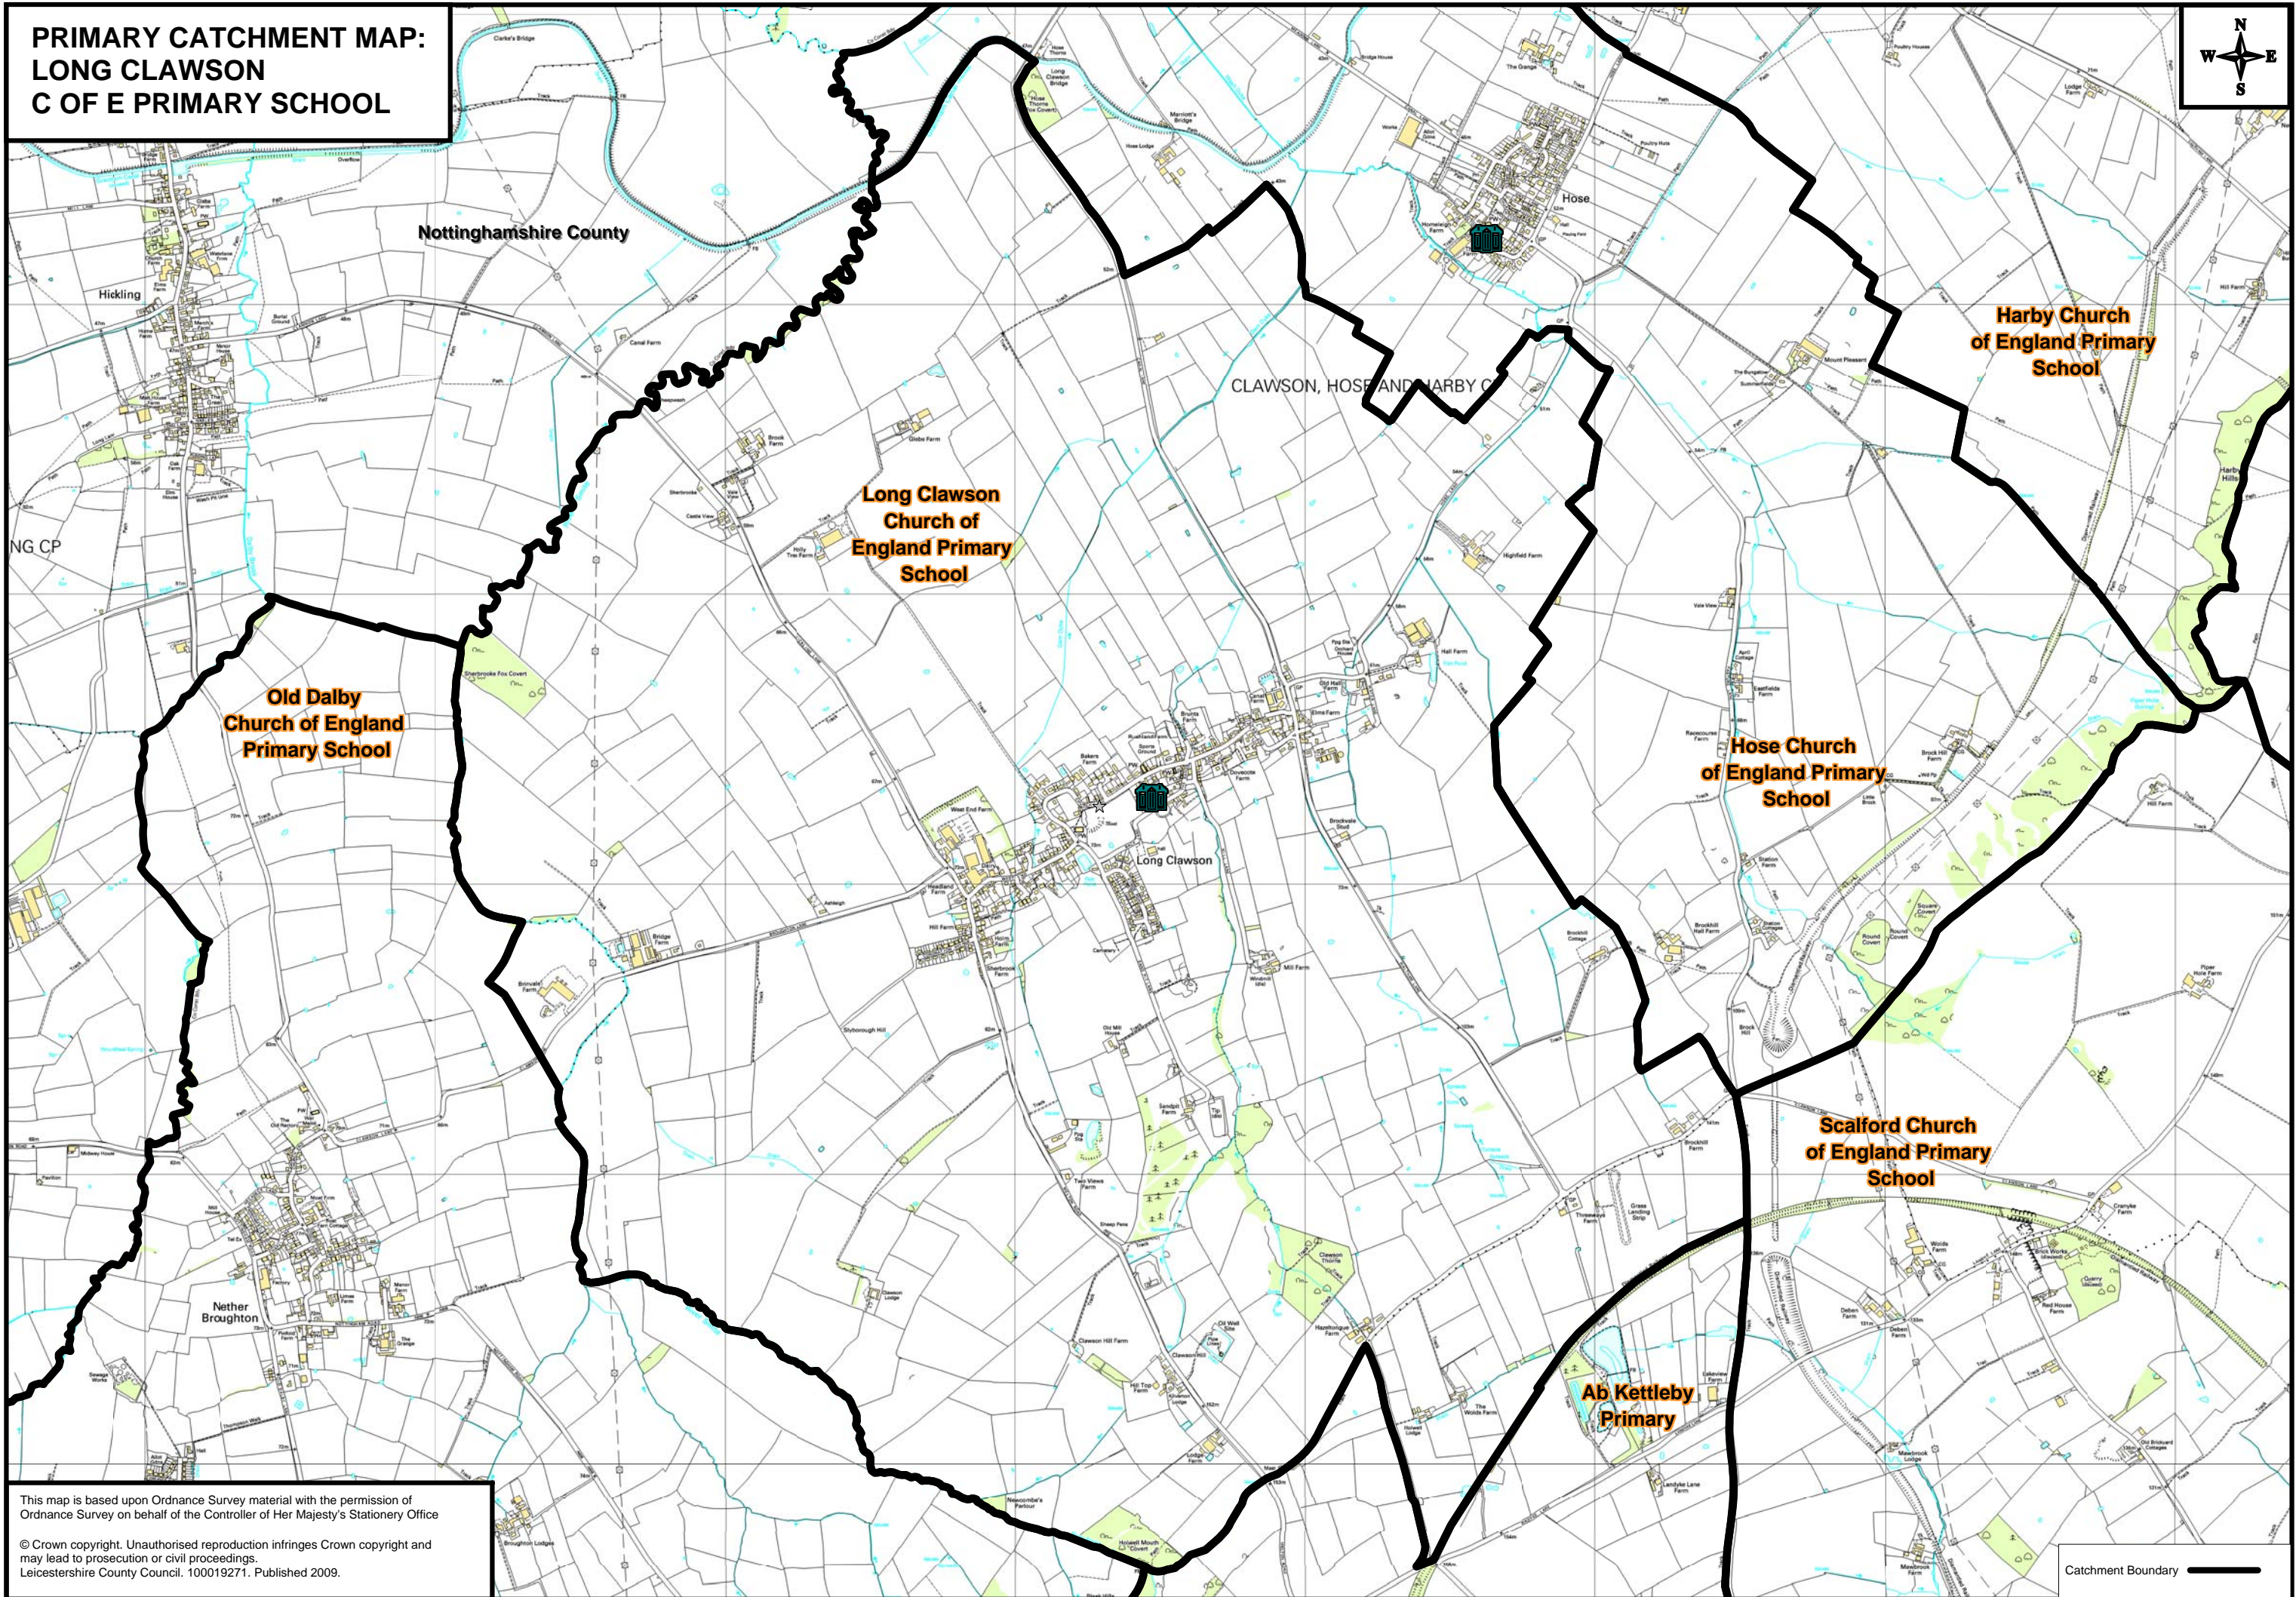

**PRIMARY CATCHMENT MAP:  
LONG CLAWSON  
C OF E PRIMARY SCHOOL**

Nottinghamshire County

CLAWSON, HOSE AND HARBY C

**Old Dalby  
Church of England  
Primary School**

**Long Clawson  
Church of  
England Primary  
School**

**Harby Church  
of England Primary  
School**

**Hose Church  
of England Primary  
School**

**Scalford Church  
of England Primary  
School**

**Ab Kettleby  
Primary**

This map is based upon Ordnance Survey material with the permission of Ordnance Survey on behalf of the Controller of Her Majesty's Stationery Office

© Crown copyright. Unauthorised reproduction infringes Crown copyright and may lead to prosecution or civil proceedings.  
Leicestershire County Council. 100019271. Published 2009.

Catchment Boundary