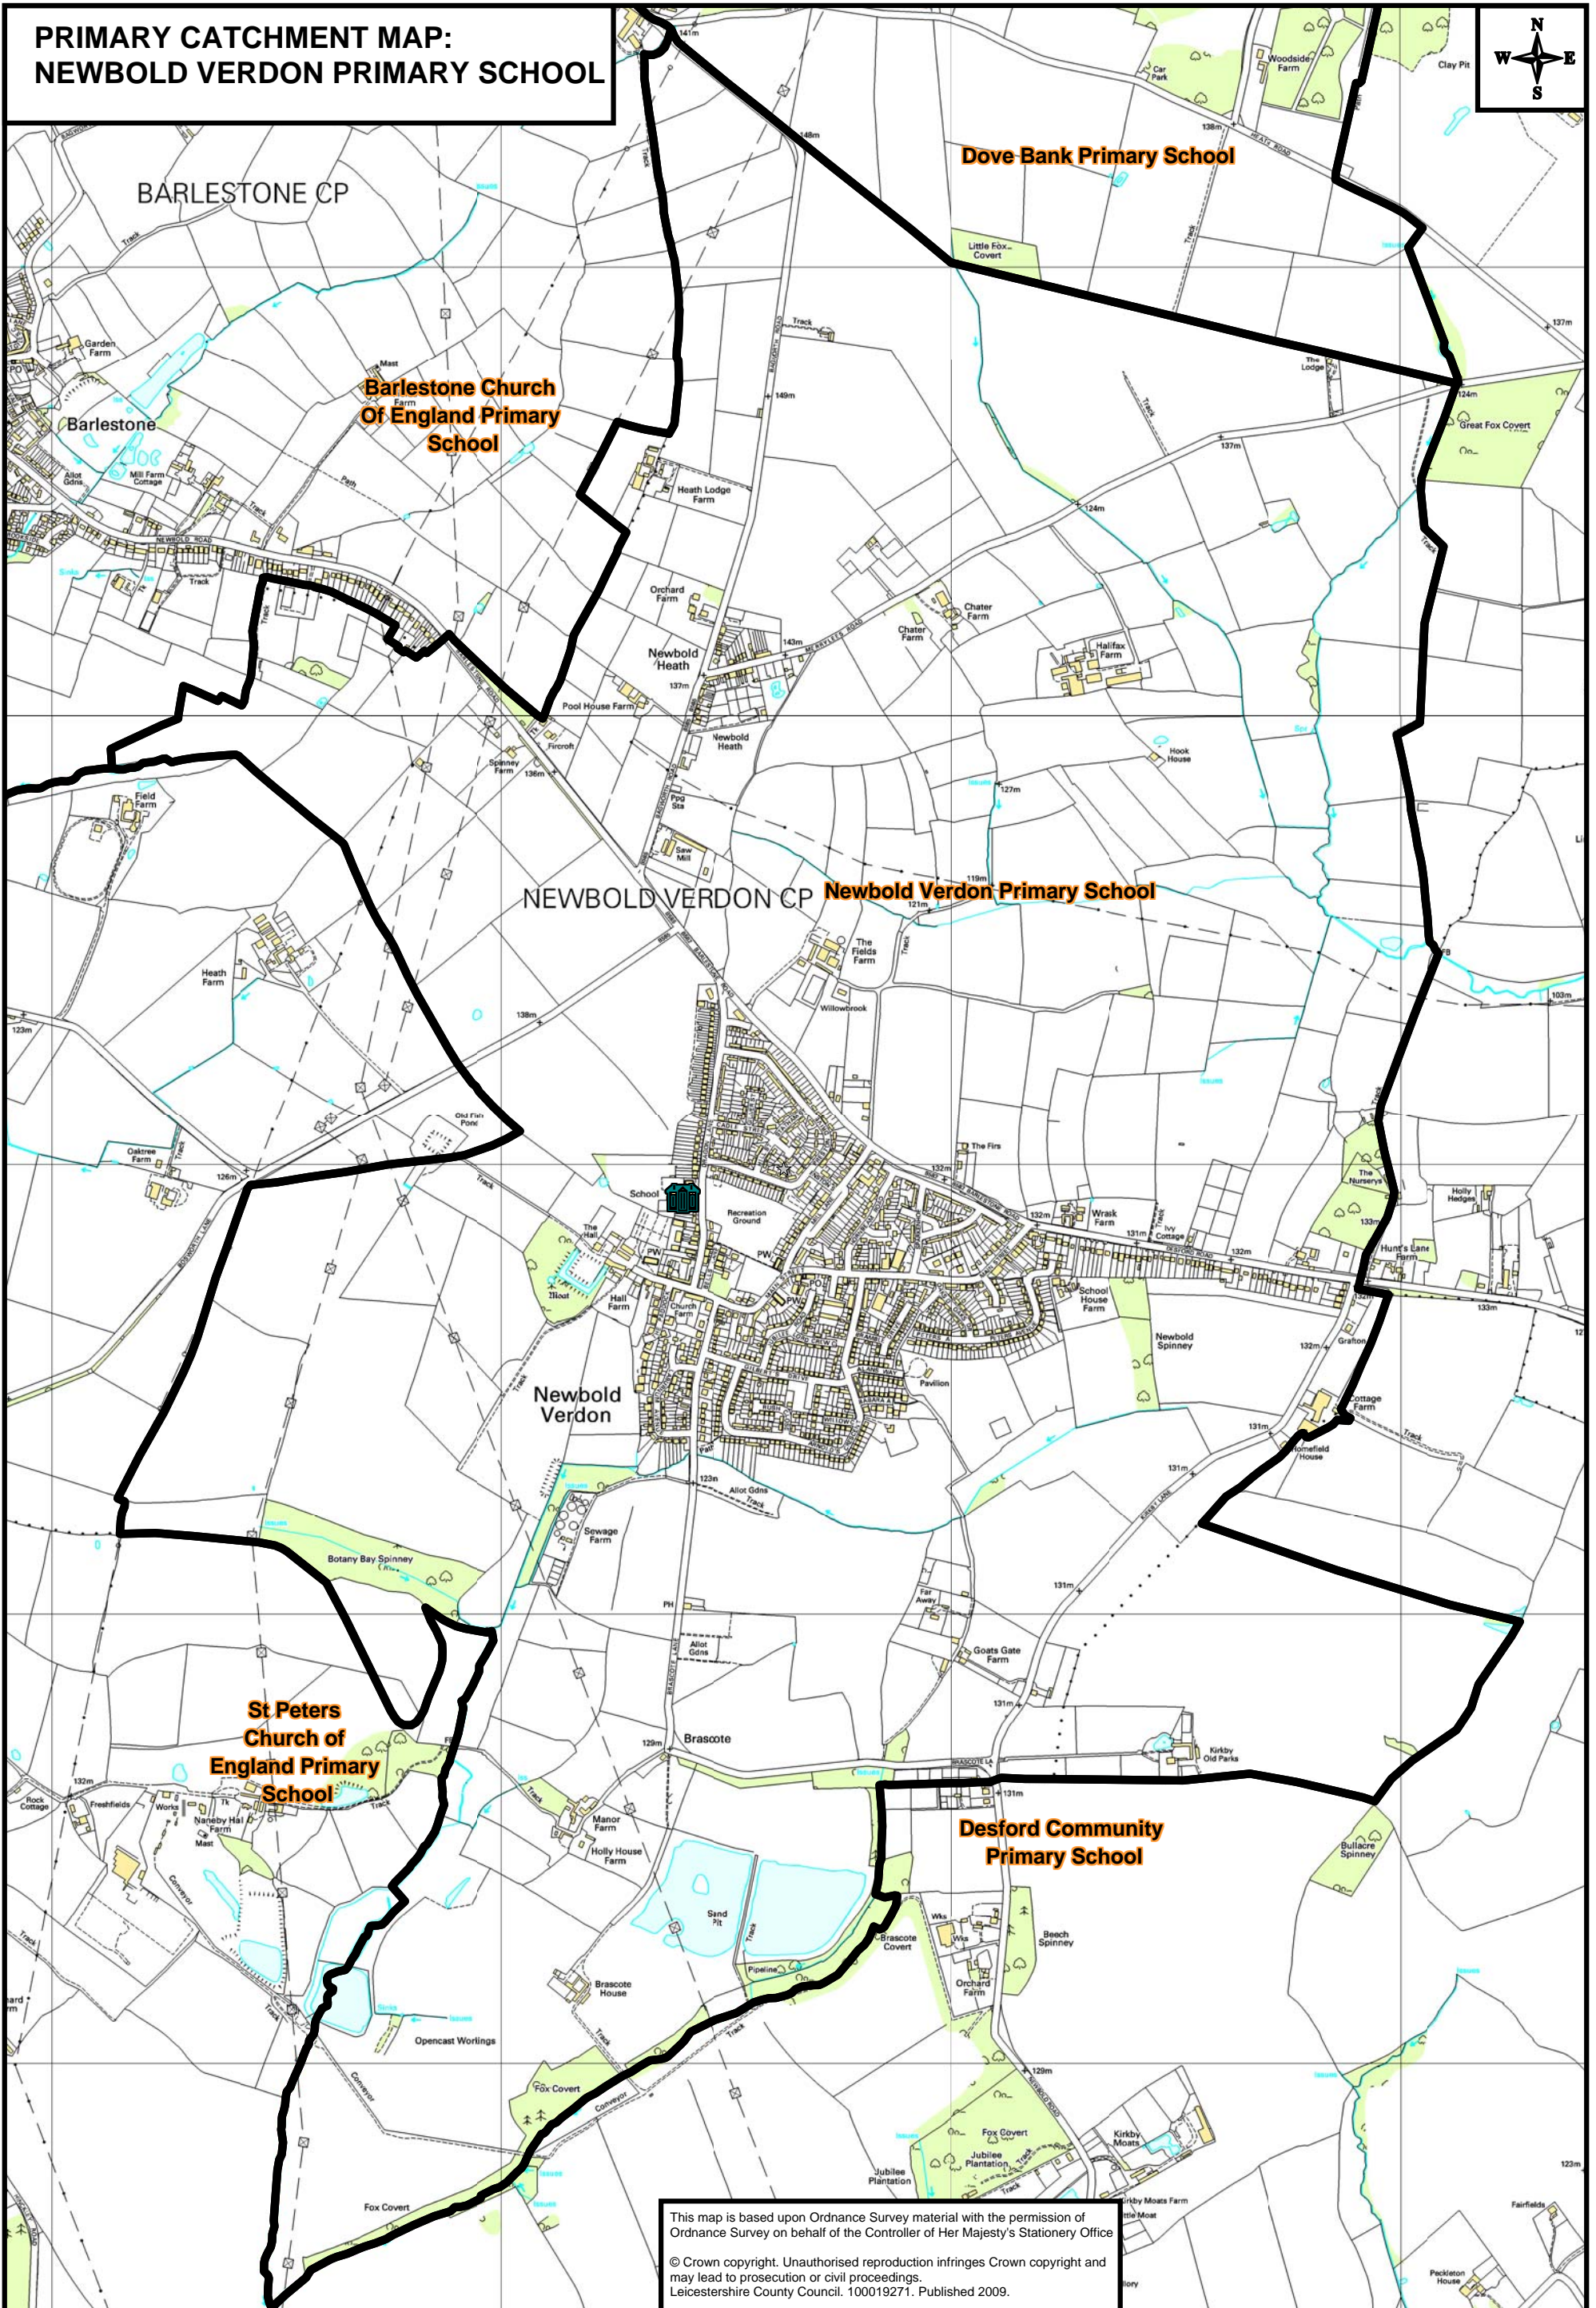

**PRIMARY CATCHMENT MAP:
NEWBOLD VERDON PRIMARY SCHOOL**

This map is based upon Ordnance Survey material with the permission of Ordnance Survey on behalf of the Controller of Her Majesty's Stationery Office
© Crown copyright. Unauthorised reproduction infringes Crown copyright and may lead to prosecution or civil proceedings.
Leicestershire County Council. 100019271. Published 2009.