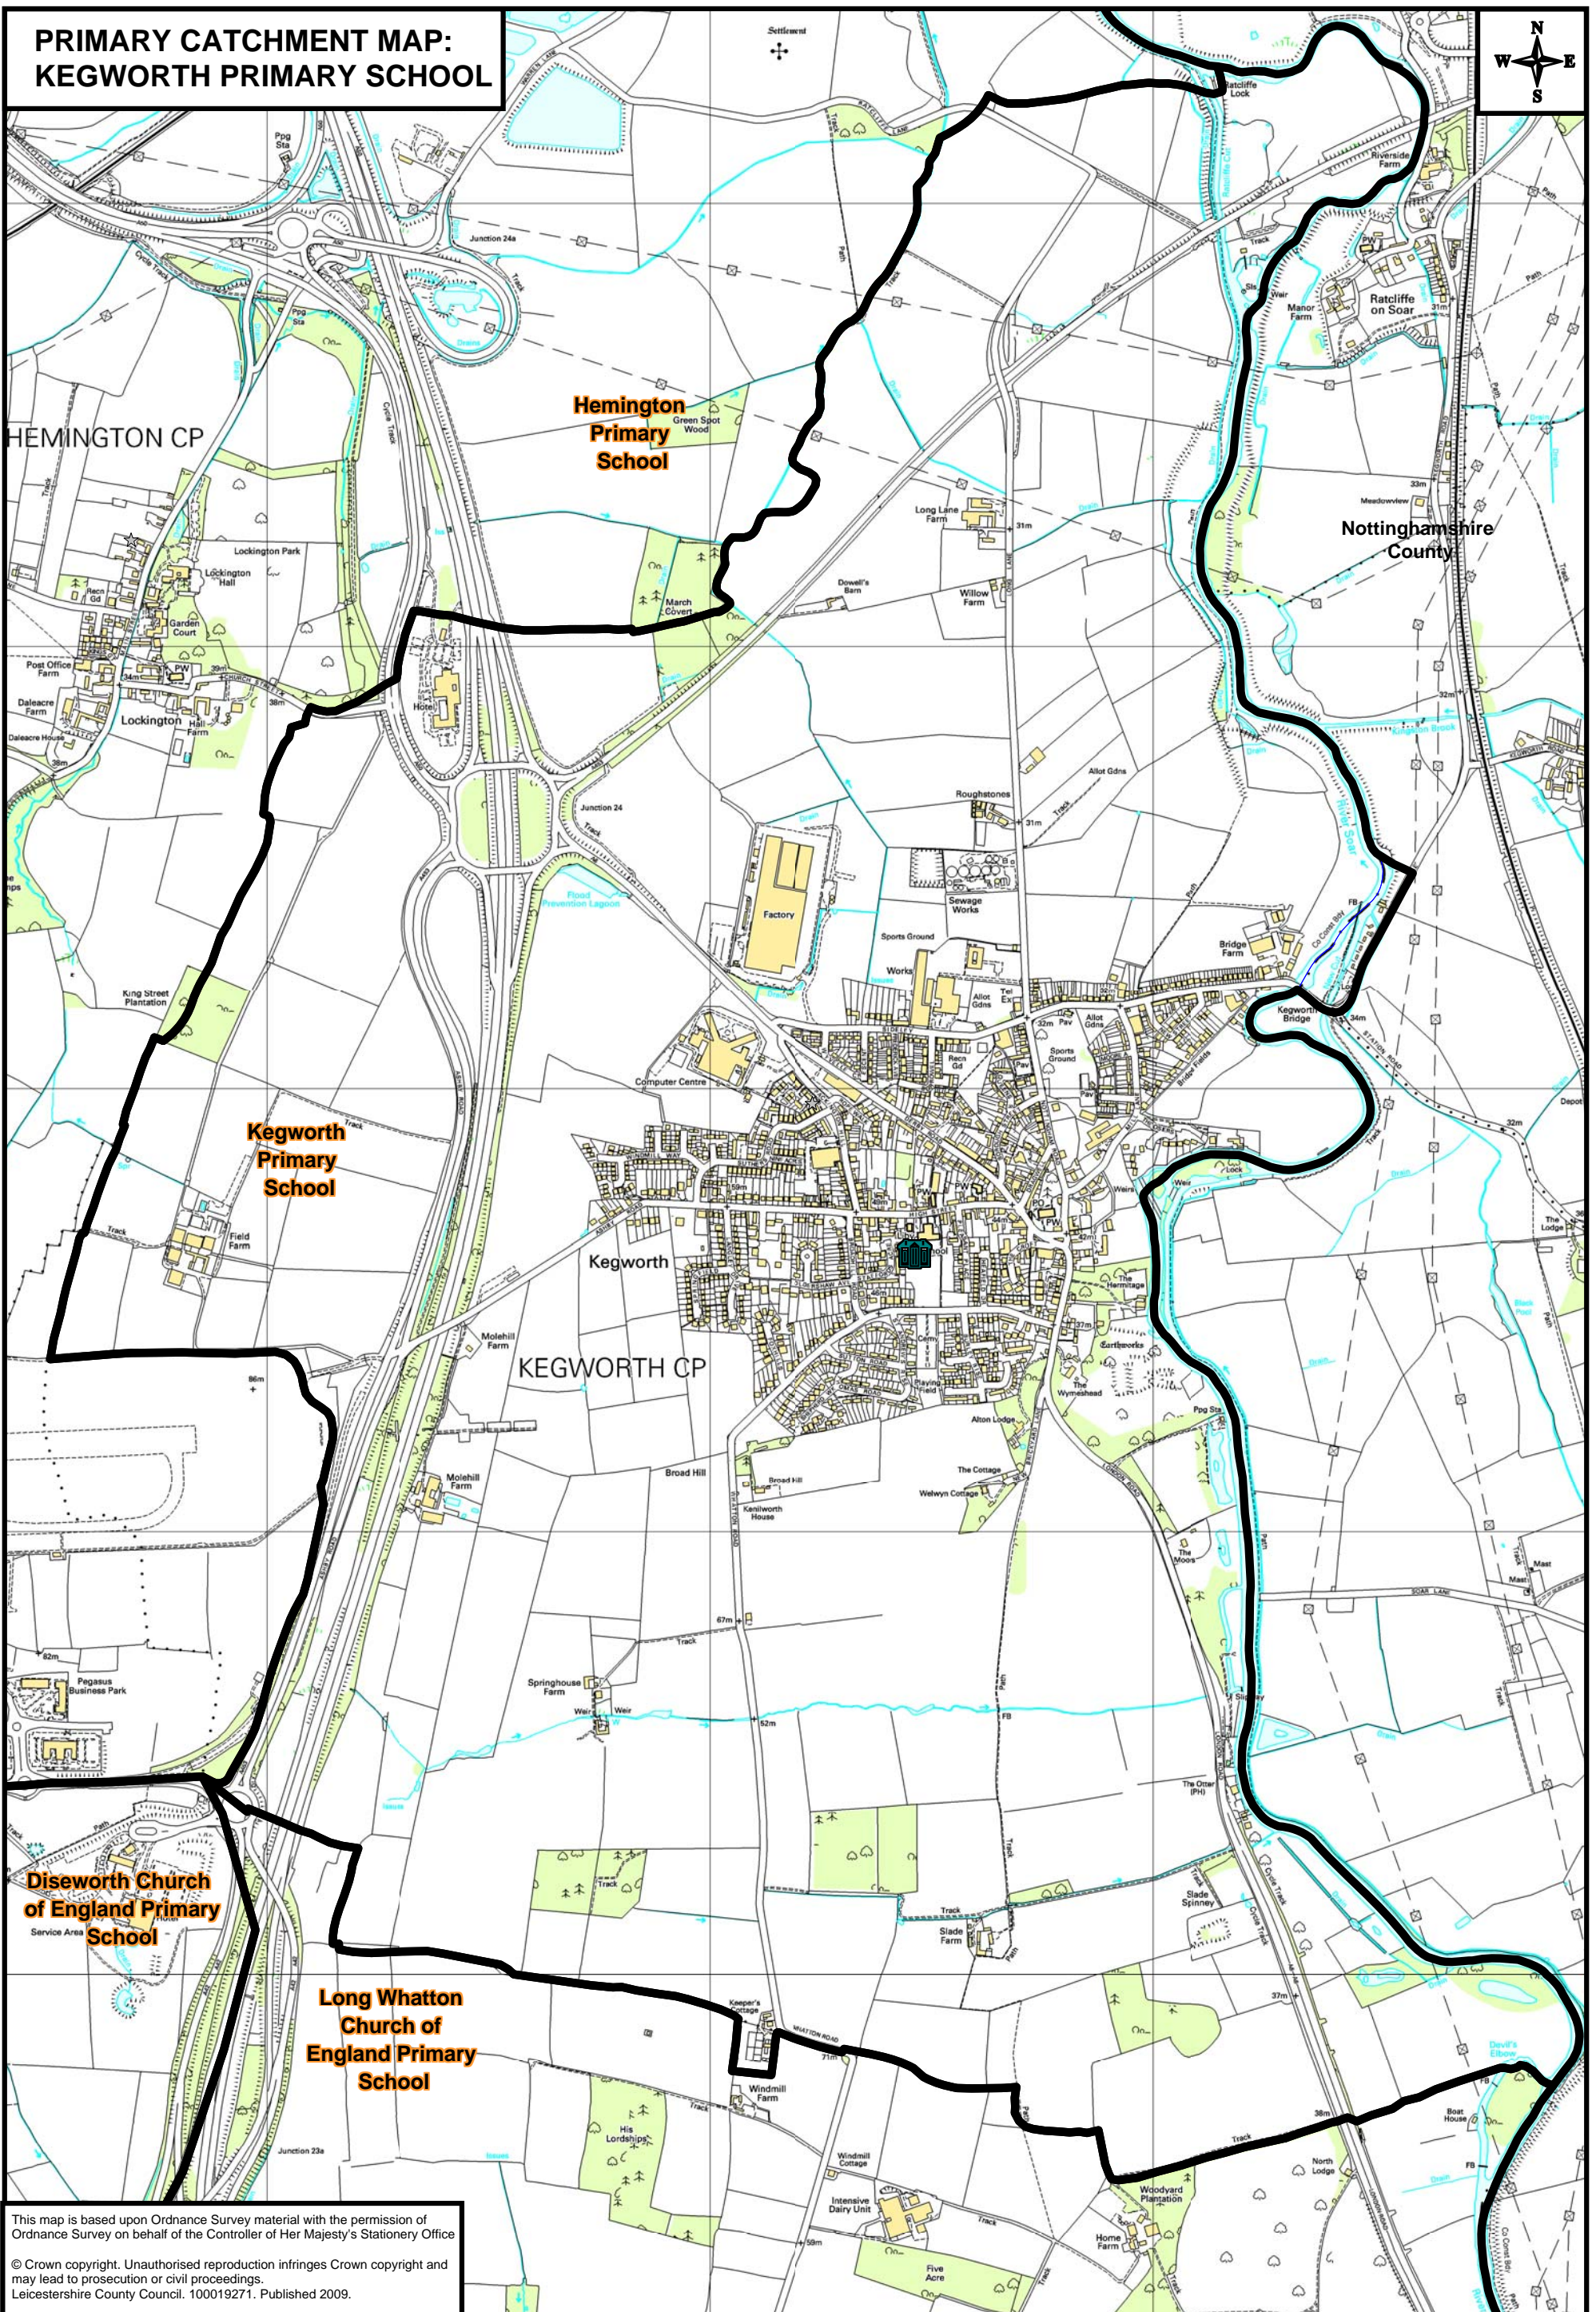

**PRIMARY CATCHMENT MAP:
KEGWORTH PRIMARY SCHOOL**

This map is based upon Ordnance Survey material with the permission of Ordnance Survey on behalf of the Controller of Her Majesty's Stationery Office
© Crown copyright. Unauthorised reproduction infringes Crown copyright and may lead to prosecution or civil proceedings.
Leicestershire County Council. 100019271. Published 2009.