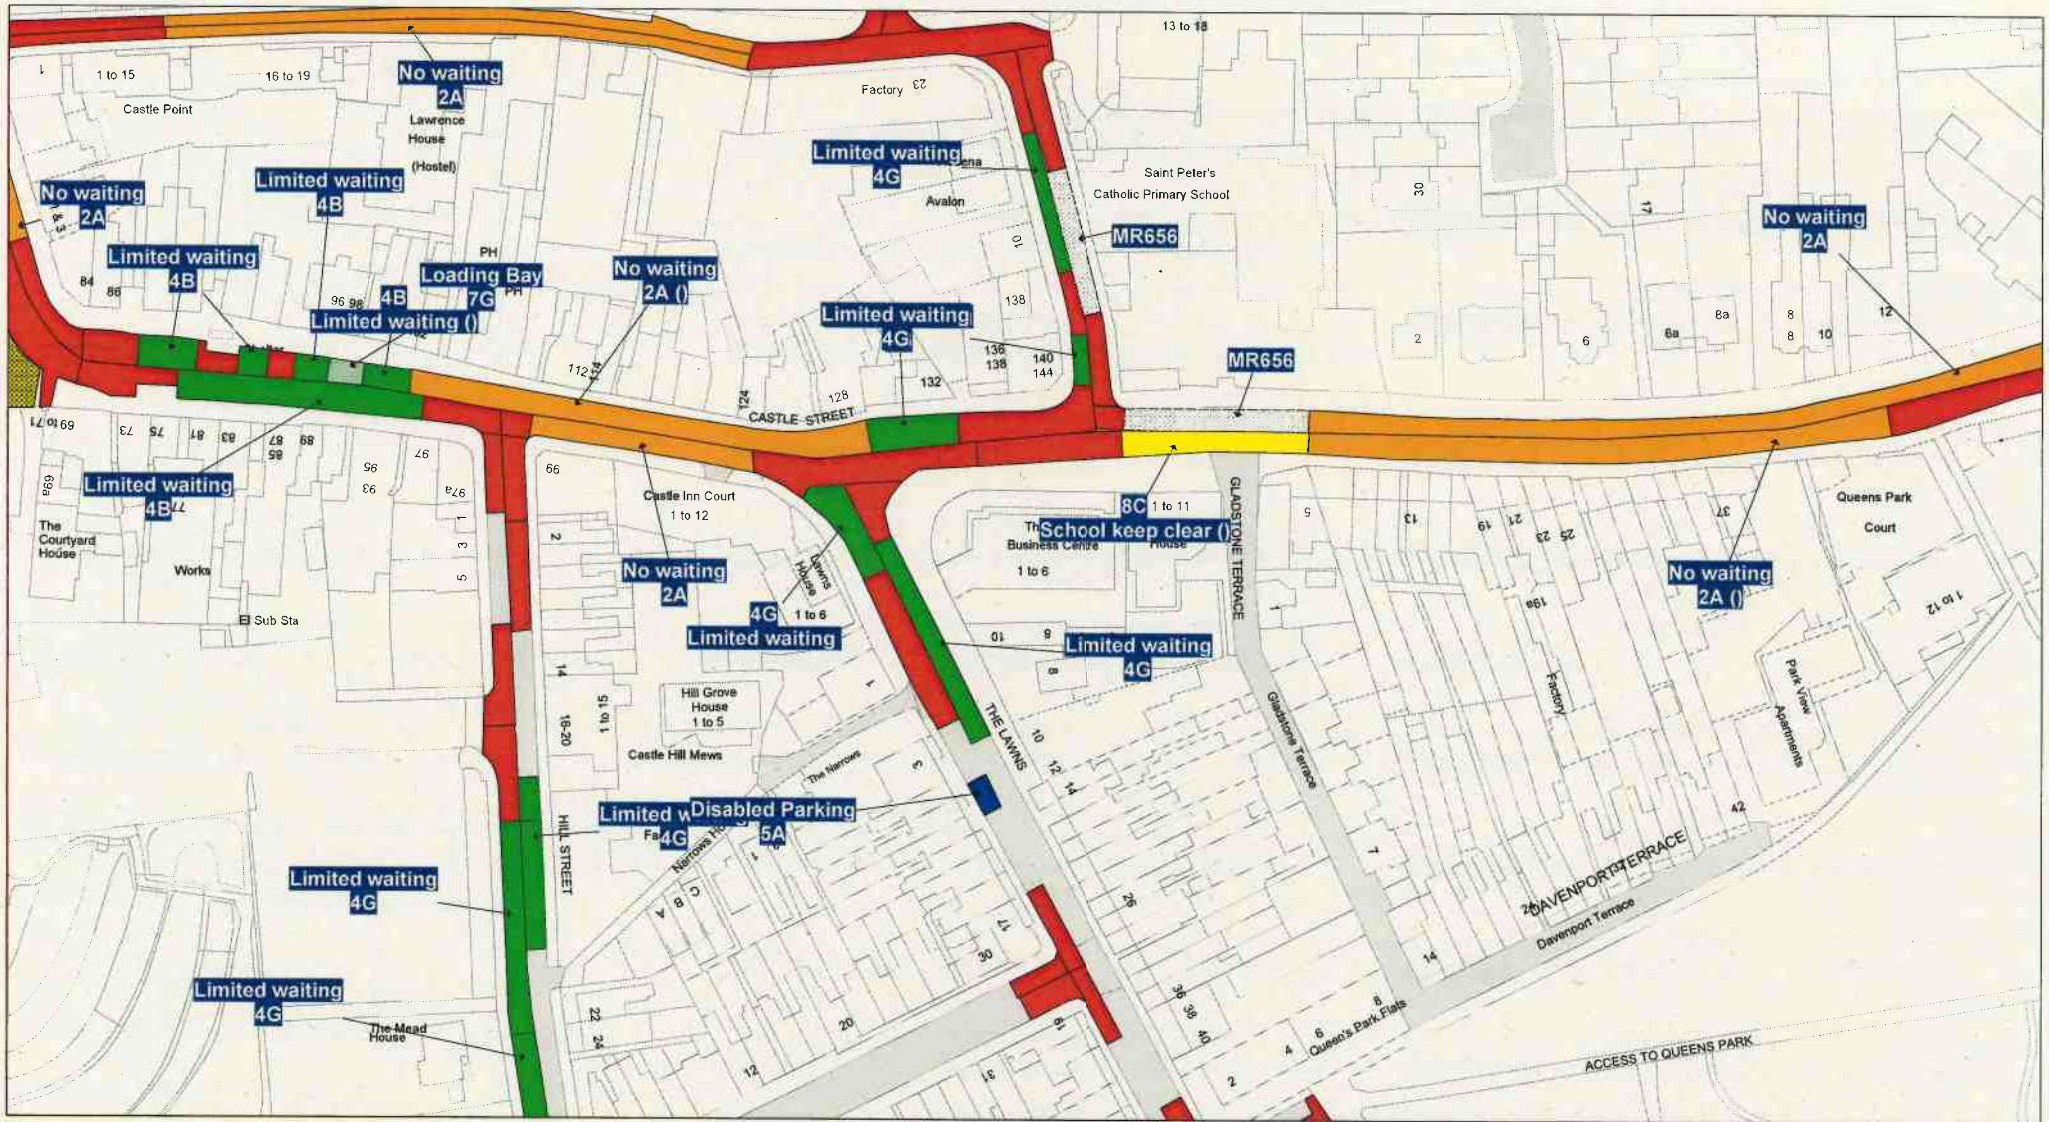

Tile Ref: KU52

© Crown copyright. All rights reserved
Leicestershire County Council
Licence No. 100019271 2024

SCALE	1 : 1250
DATE	07/02/2024
DRAWING No.	
DRAWN BY