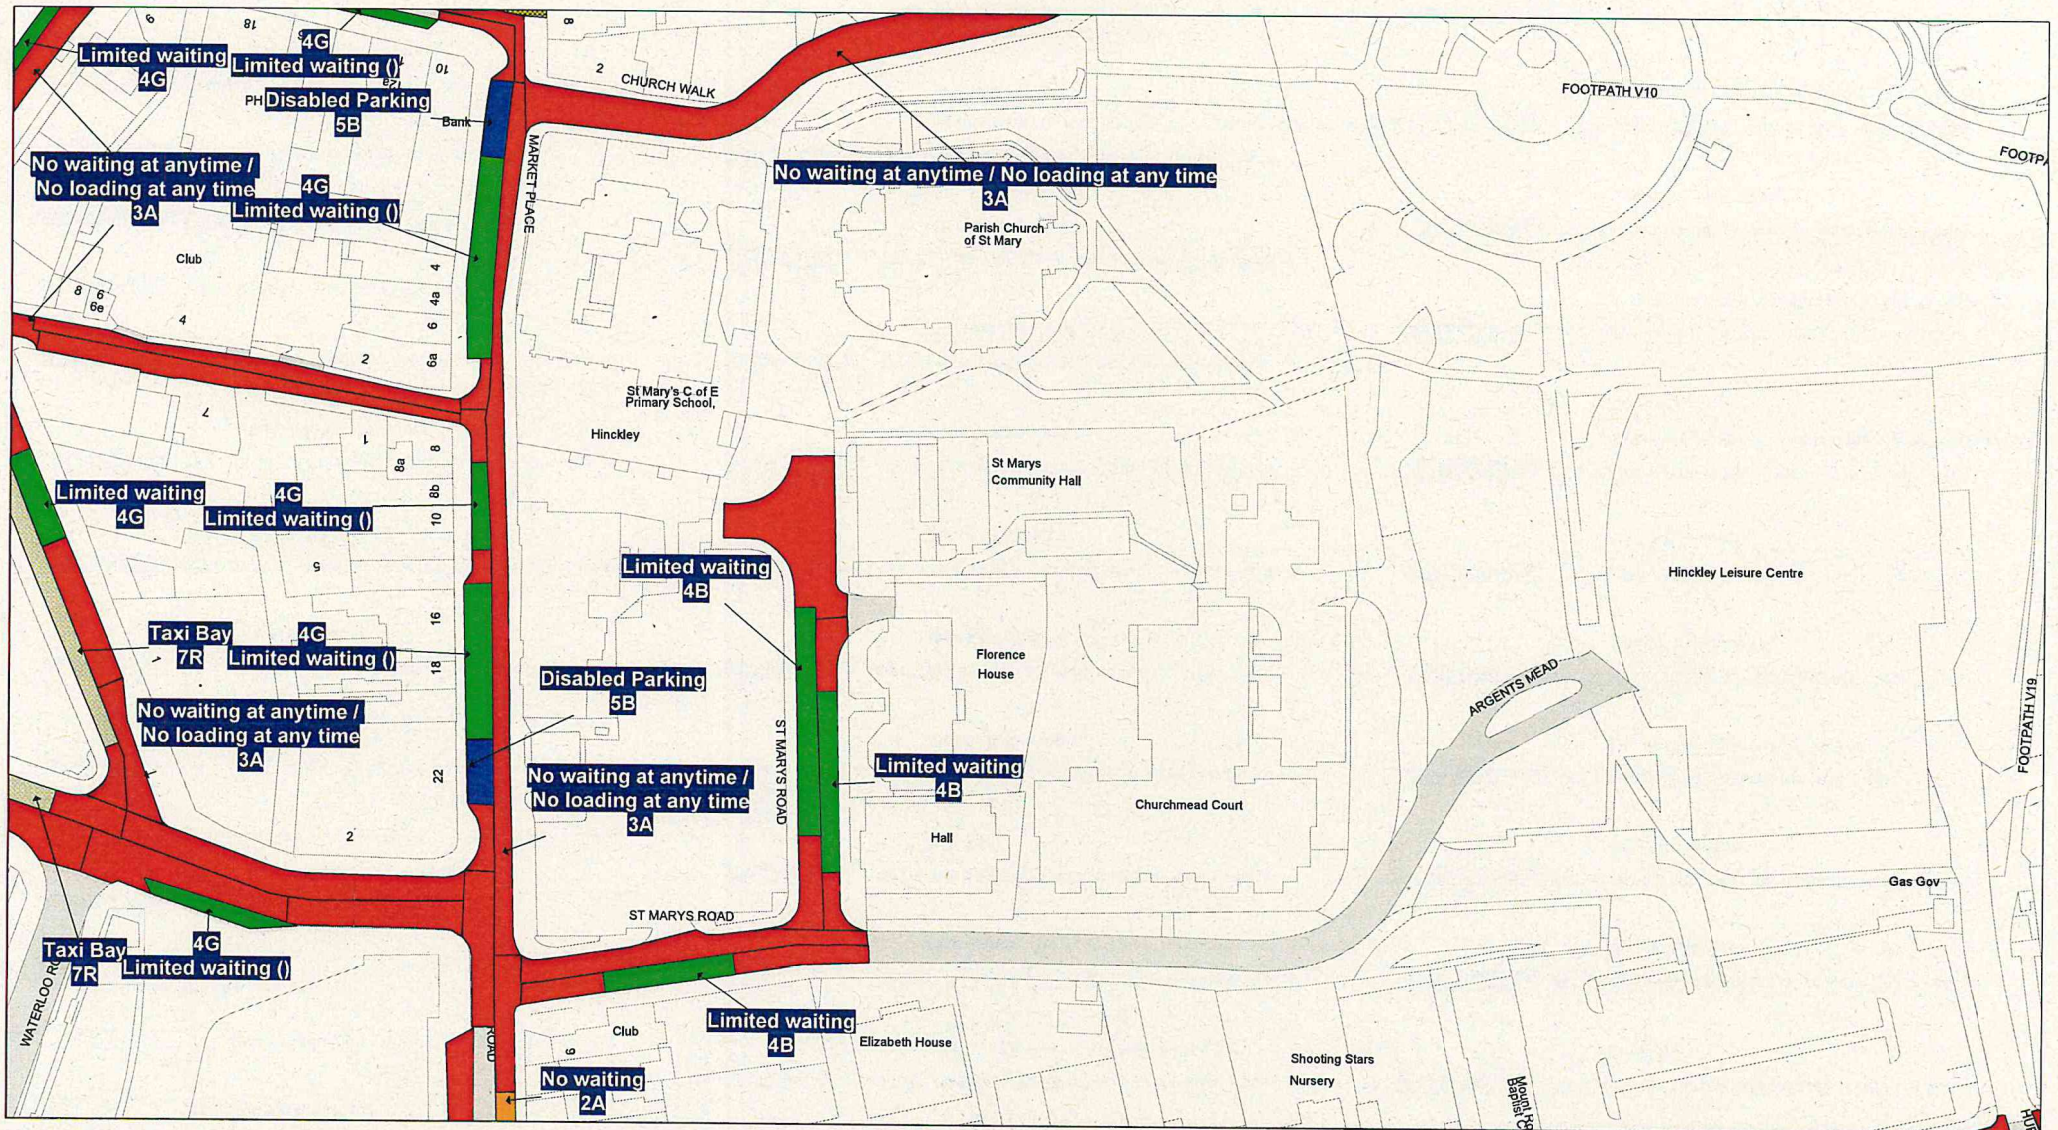

Tile Ref: KV51

© Crown copyright. All rights reserved
Leicestershire County Council
Licence No. 100019271 2024

SCALE	1 : 1250
DATE	09/02/2024
DRAWING No.	
DRAWN BY