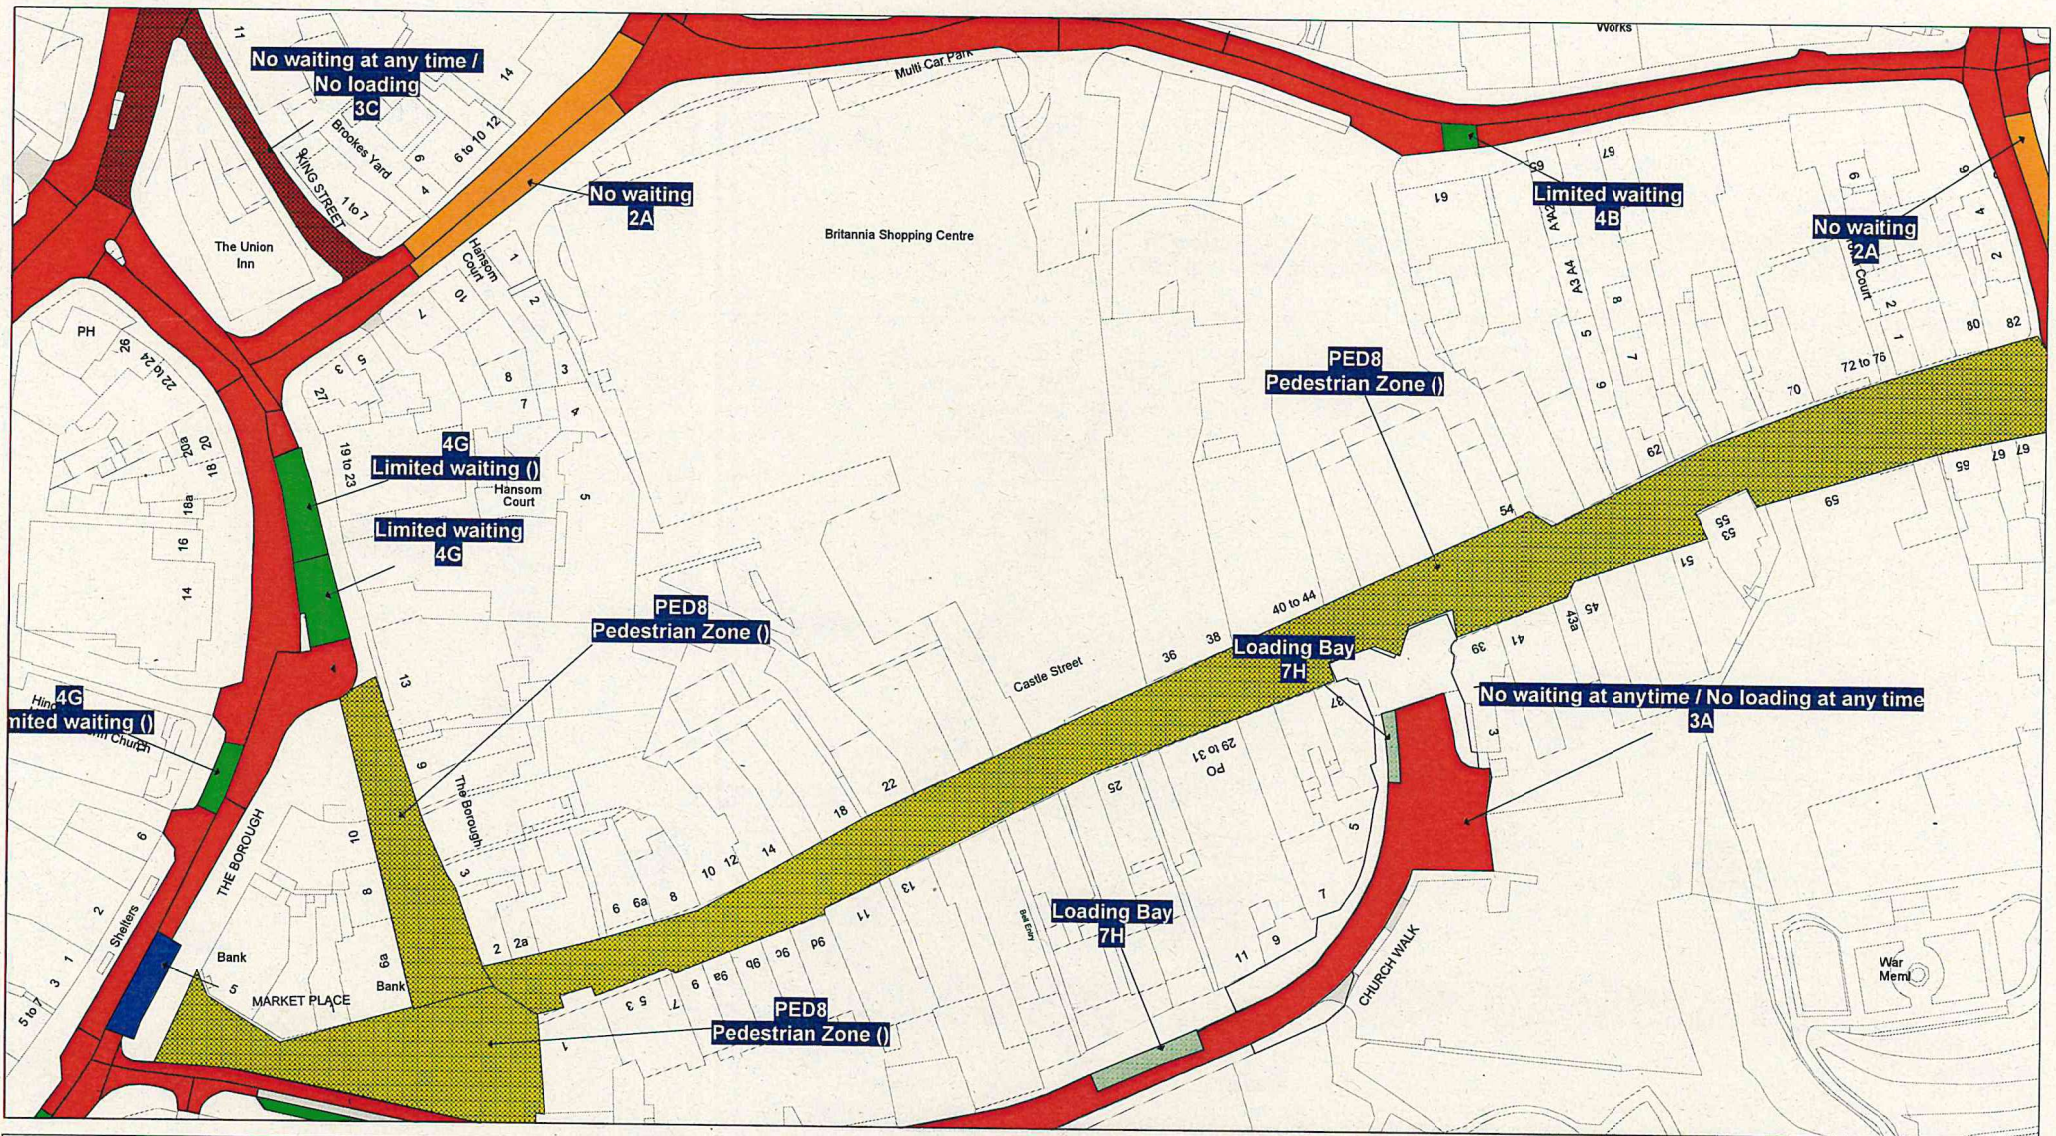

Tile Ref: KU51

© Crown copyright. All rights reserved
Leicestershire County Council
Licence No. 100019271 2024

SCALE	1 : 1250
DATE	09/02/2024
DRAWING No.	
DRAWN BY